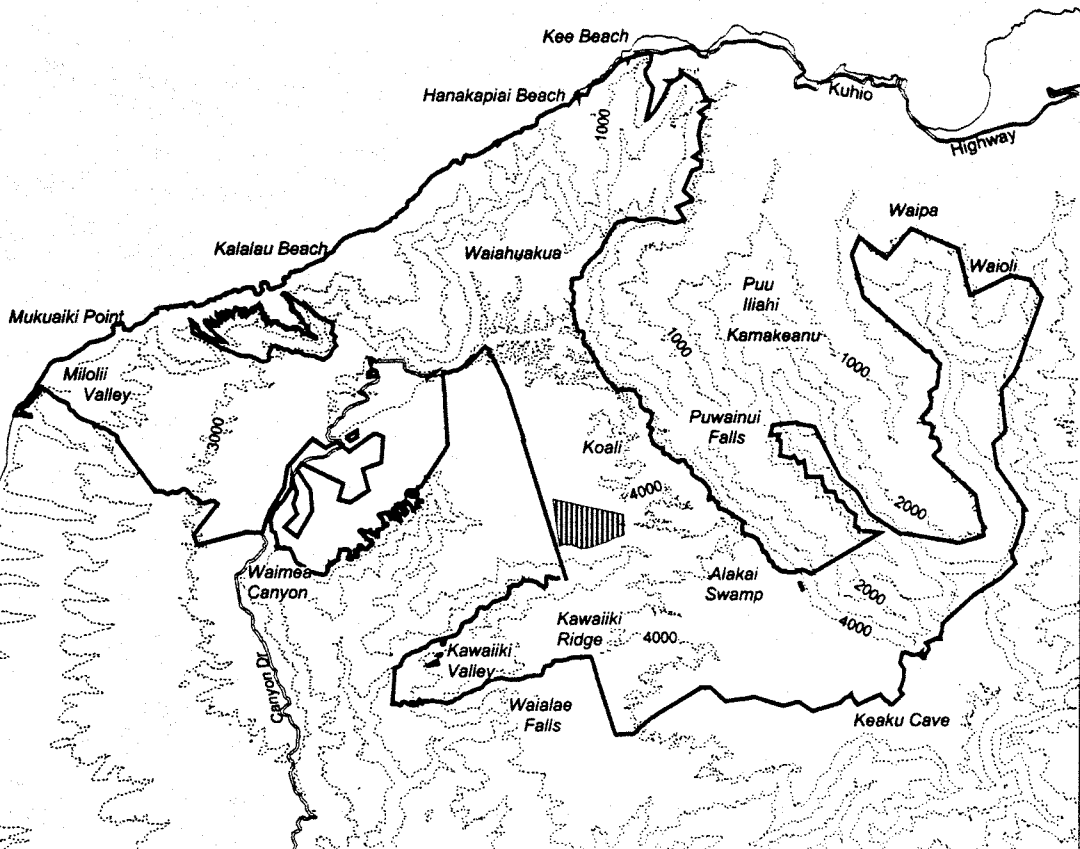

Map 186 Unit 11 - *Schiedea helleri* - b

Critical Habitat Unit 11

Critical Habitat for
Schiedea helleri - b

Elevation (1,000-ft. contours)

Major Road

Coastline

0 1 2 Miles

0 1 2 Kilometers