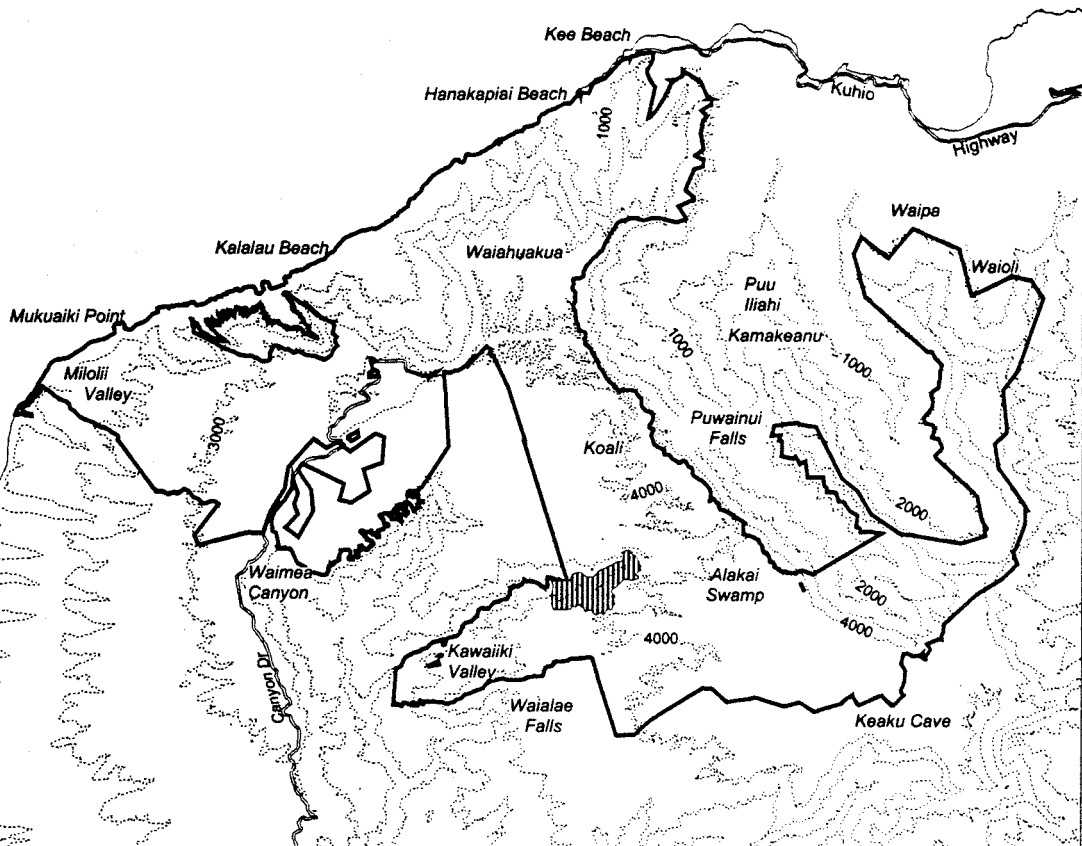

Map 187 Unit 11 - *Schiedea helleri - c*

Critical Habitat Unit 11

Critical Habitat for
Schiedea helleri - c

Elevation (1,000-ft. contours)

Major Road

Coastline

0 1 2 Miles

0 1 2 Kilometers