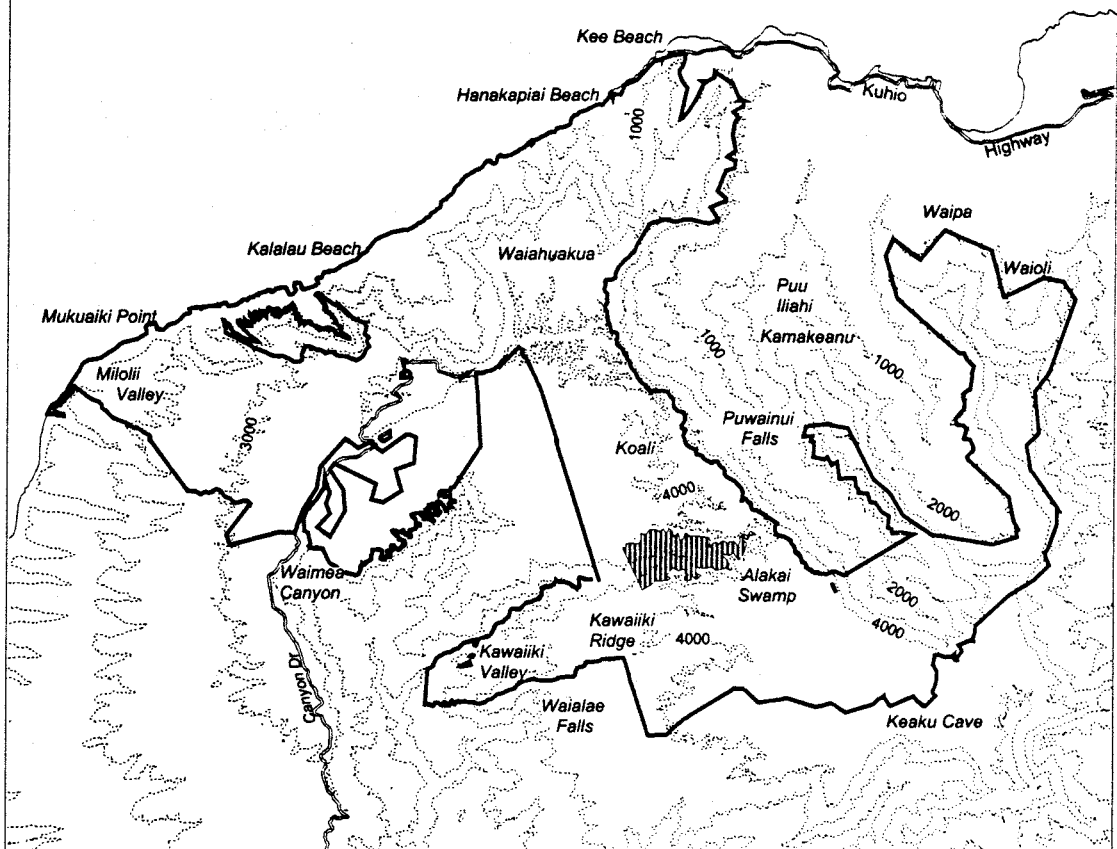

Map 192 Unit 11 - *Schiedea membranacea* - a

Critical Habitat Unit 11

Critical Habitat for
Schiedea membranacea - a

Elevation (1,000-ft. contours)

Major Road

Coastline

0 1 2 Miles

0 1 2 Kilometers