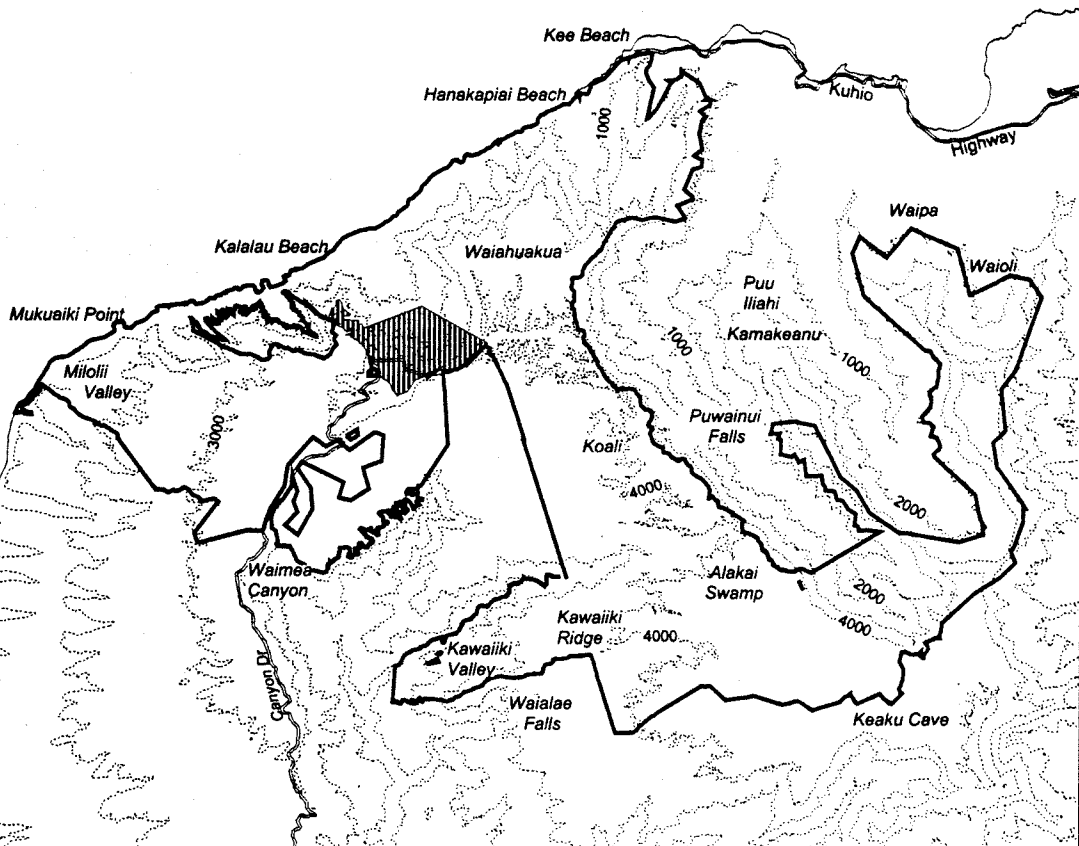

# Map 203 Unit 11 - *Stenogyne campanulata* - a

-  Critical Habitat Unit 11
-  Critical Habitat for *Stenogyne campanulata* - a
-  Elevation (1,000-ft. contours)
-  Major Road
-  Coastline

0 1 2 Miles

0 1 2 Kilometers