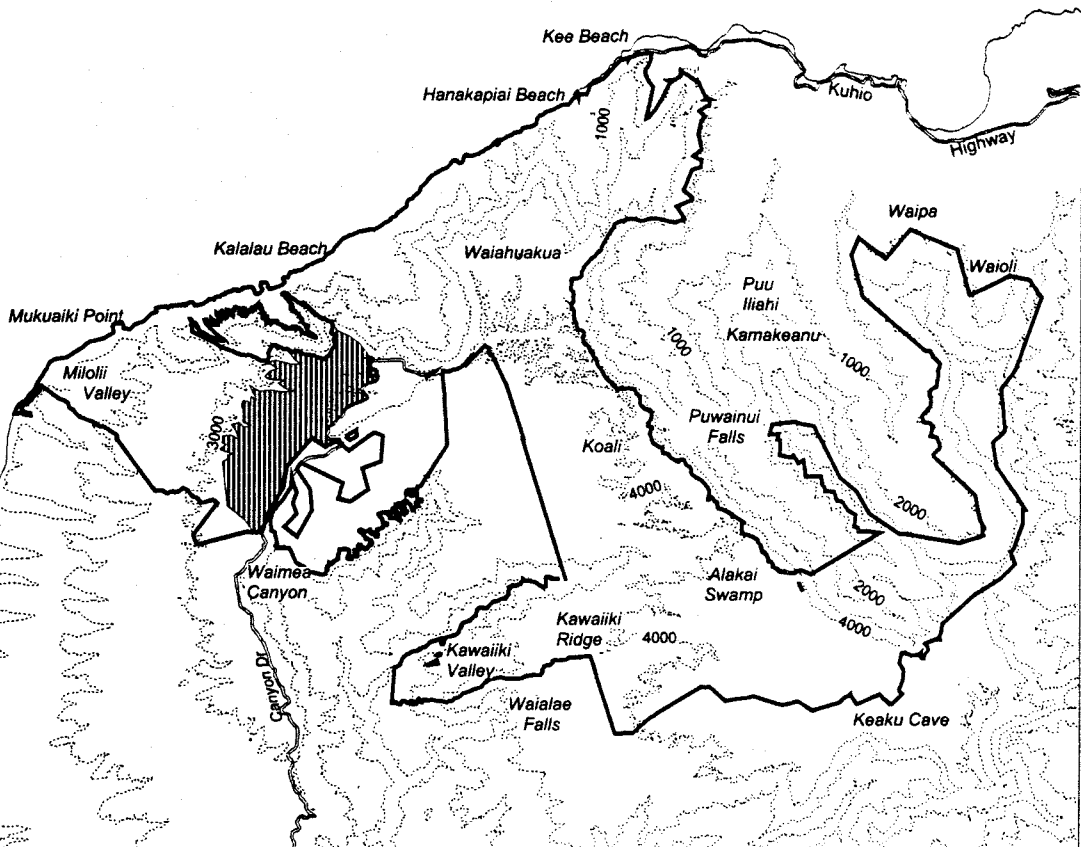

Map 205 Unit 11 - *Xylosma crenatum* - a

Critical Habitat Unit 11

Critical Habitat for
Xylosma crenatum - a

Elevation (1,000-ft. contours)

Major Road

Coastline

0 1 2 Miles

0 1 2 Kilometers