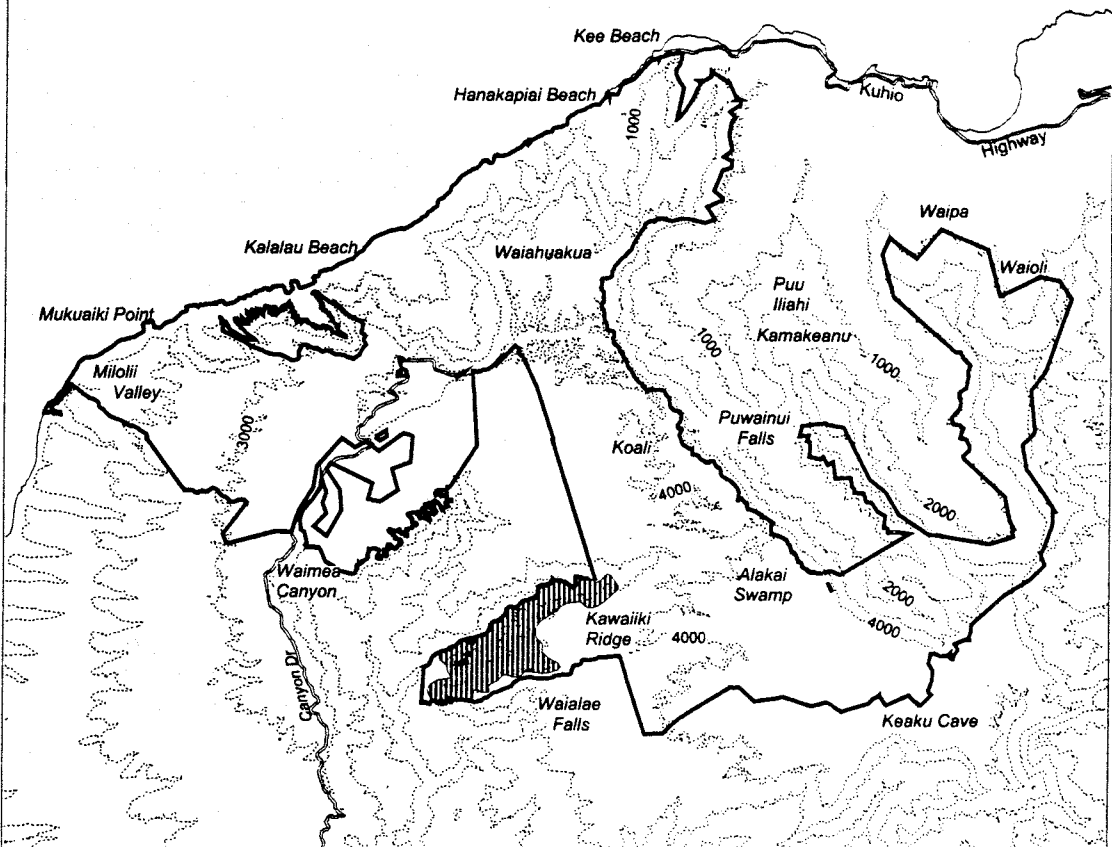

# Map 206 Unit 11 - *Zanthoxylum hawaiiense* - a

-  Critical Habitat Unit 11
-  Critical Habitat for *Zanthoxylum hawaiiense* - a
-  Elevation (1,000-ft. contours)
-  Major Road
-  Coastline

0 1 2 Miles

0 1 2 Kilometers