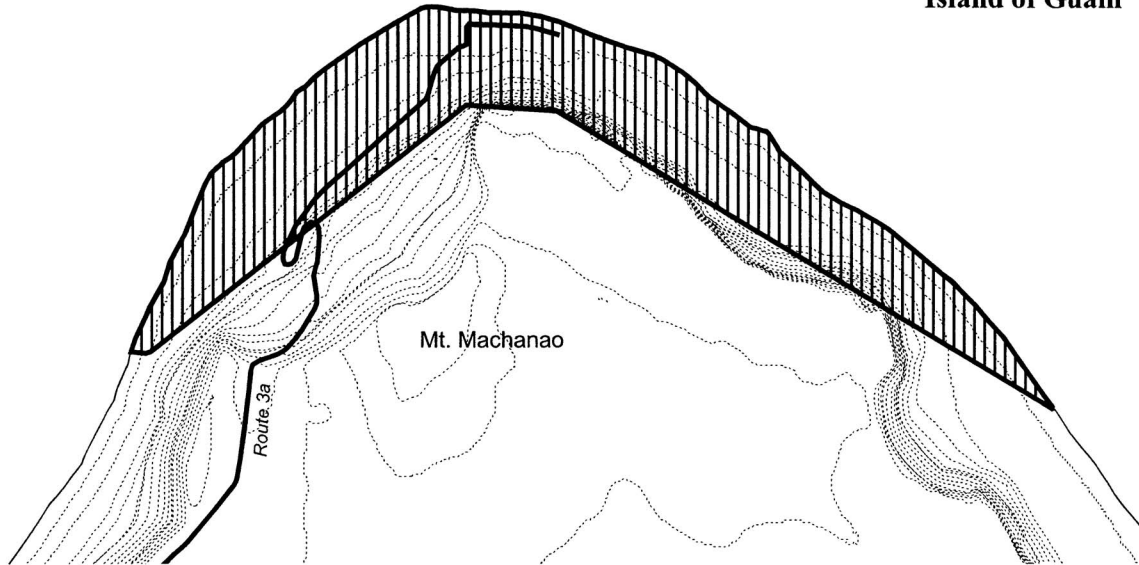

Ritidian Point

Island of Guam

Map 2
Mariana Fruit Bat Unit

0 0.25 0.5 Kilometers

0 0.25 0.5 Miles

Final Critical Habitat Unit

Major Roads

40 ft. Contour Lines