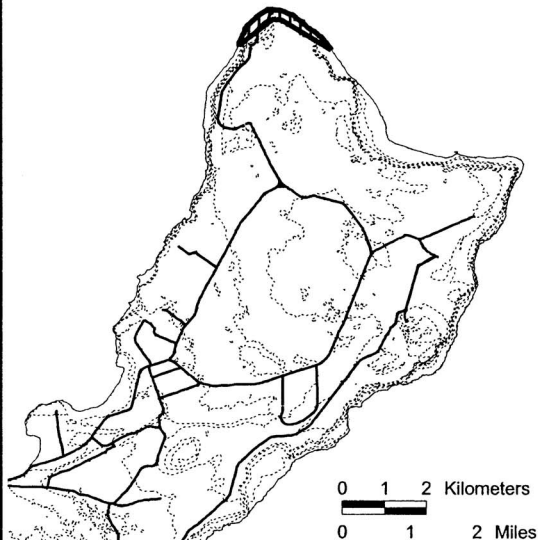

## Island of Guam

Scale 1:300,000

## Island of Rota

Scale 1:200,000

## Map 1 General Location of Units for the Mariana Crow

Final Critical Habitat Unit

Major Roads

100 ft. Contour Lines