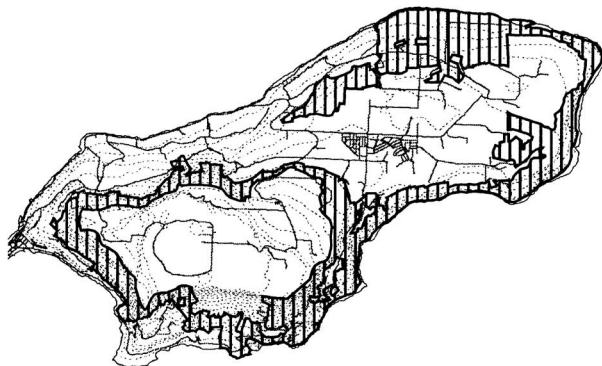

## Island of Guam

Scale 1:300,000

## Island of Rota

Scale 1:200,000

## Map 1 General Location of Units for the Mariana Crow

Final Critical Habitat Unit

Major Roads

100 ft. Contour Lines