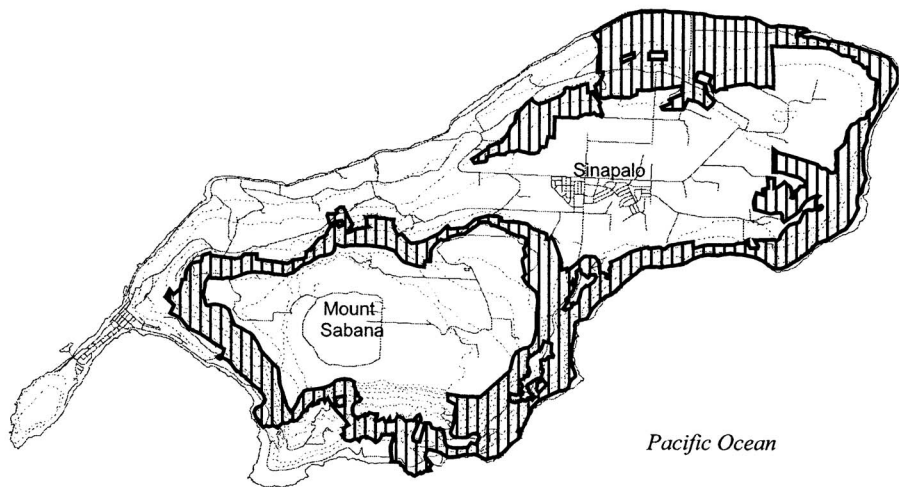

## Island of Rota

*Pacific Ocean*

**Map 3**  
**Mariana Crow - Unit B**

1 0 1 Kilometers

1 0 1 Miles

Final Critical Habitat Unit

Major Roads

50 m. Contour Lines