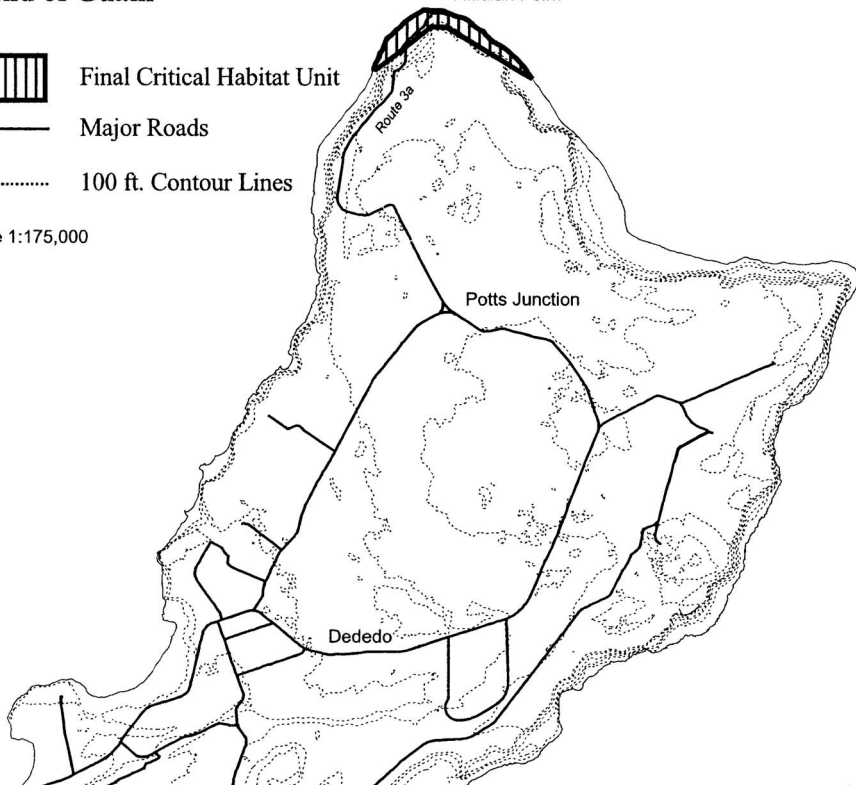

Island of Guam

Ritidian Point

Final Critical Habitat Unit

Major Roads

100 ft. Contour Lines

Scale 1:175,000

Map 1 General Location of the Guam Micronesian Kingfisher Unit

0 1 2 3 Kilometers

0 1 2 3 Miles