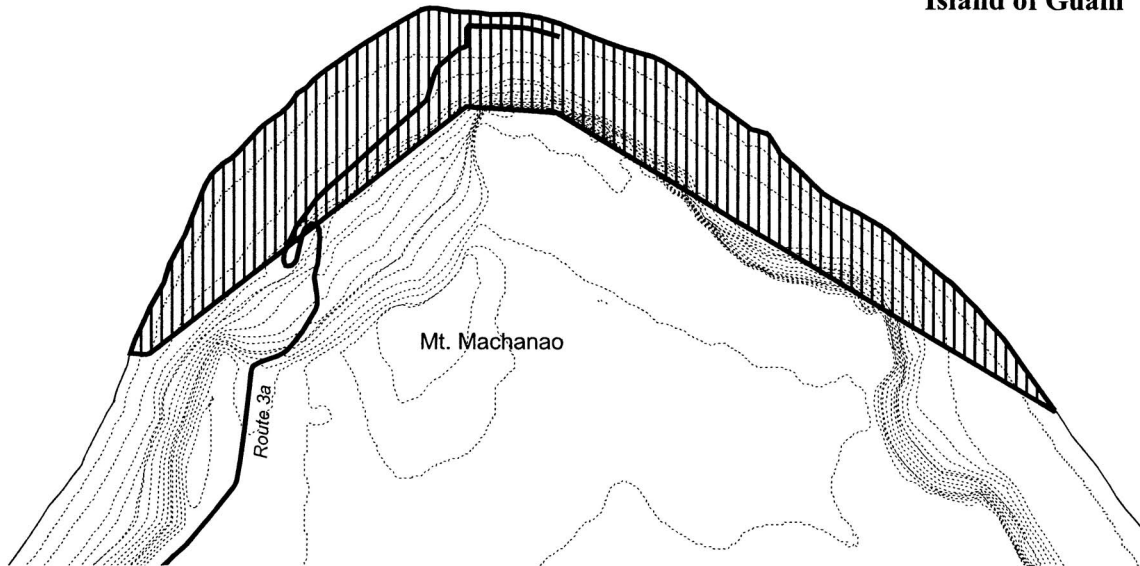

Ritidian Point

Island of Guam

Map 2
Guam Micronesian Kingfisher Unit

0 0.25 0.5 Kilometers

0 0.25 0.5 Miles

Final Critical Habitat Unit

Major Roads

40 ft. Contour Lines