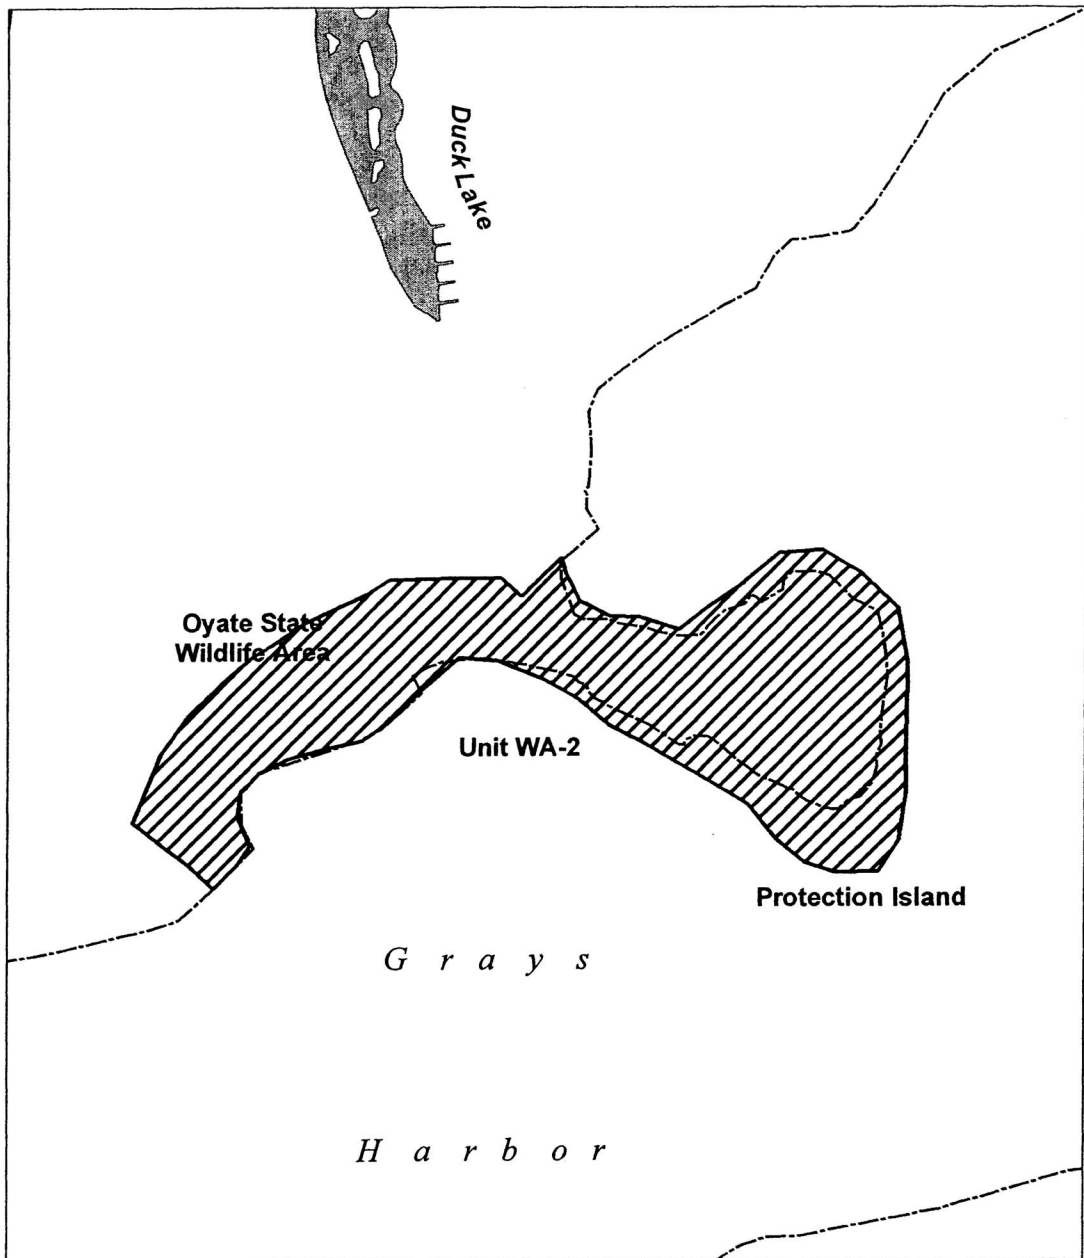

Map 5. Damon Point/Oyhut Wildlife Area(WA-2) Grays Harbor County, Washington.

Legend

Western Snowy Plover Proposed Critical Habitat Unit