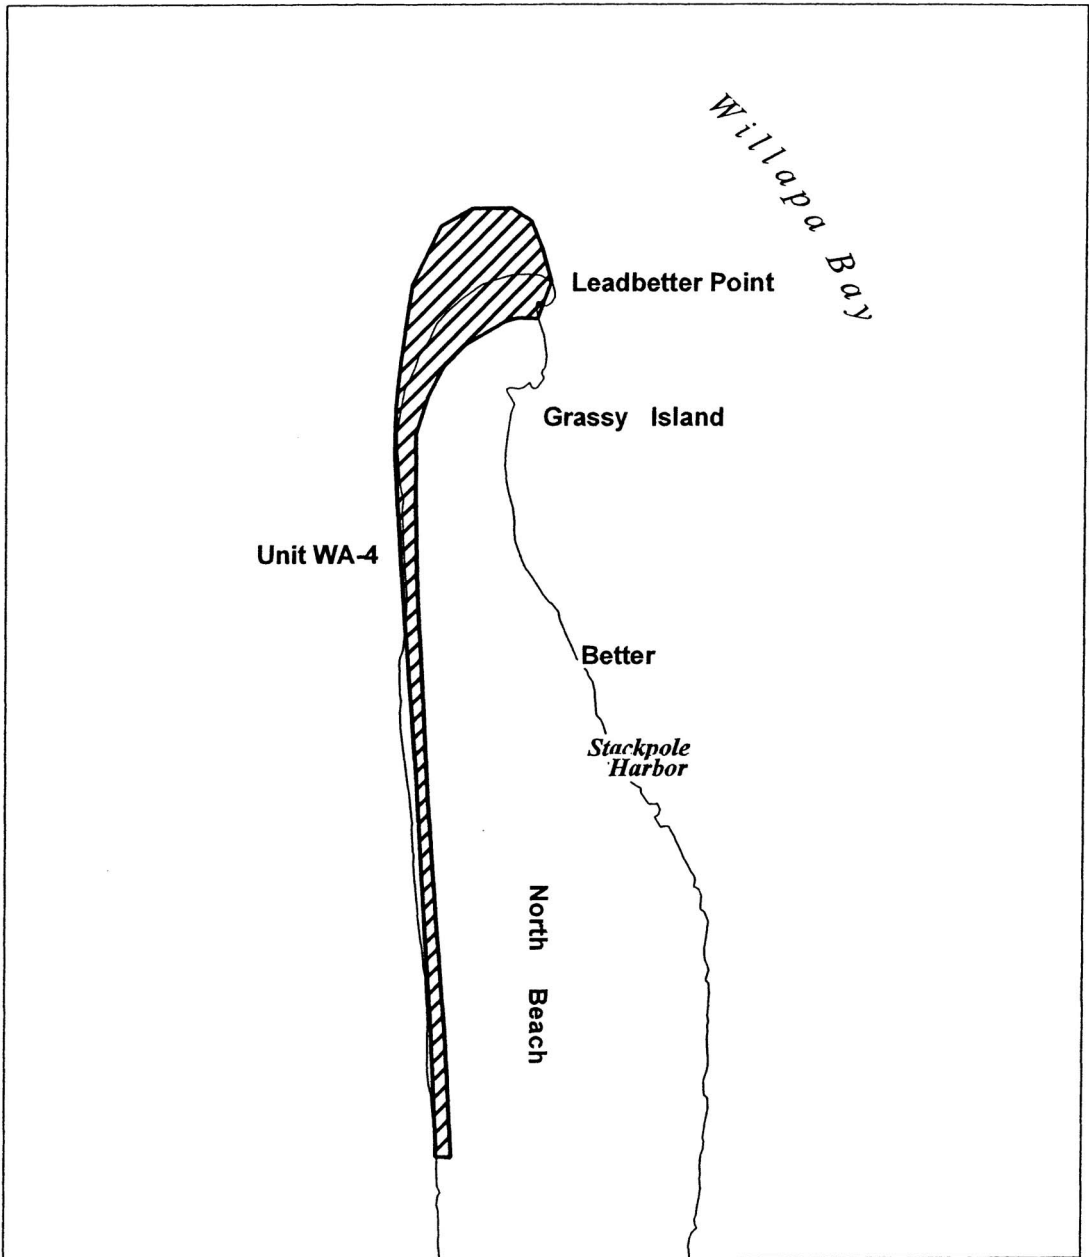

Map 7. Leadbetter Point/Gunpowder Sands (WA-4) Pacific County, Washington.

Legend

-  Western Snowy Plover Proposed Critical Habitat Unit
-  Local Road