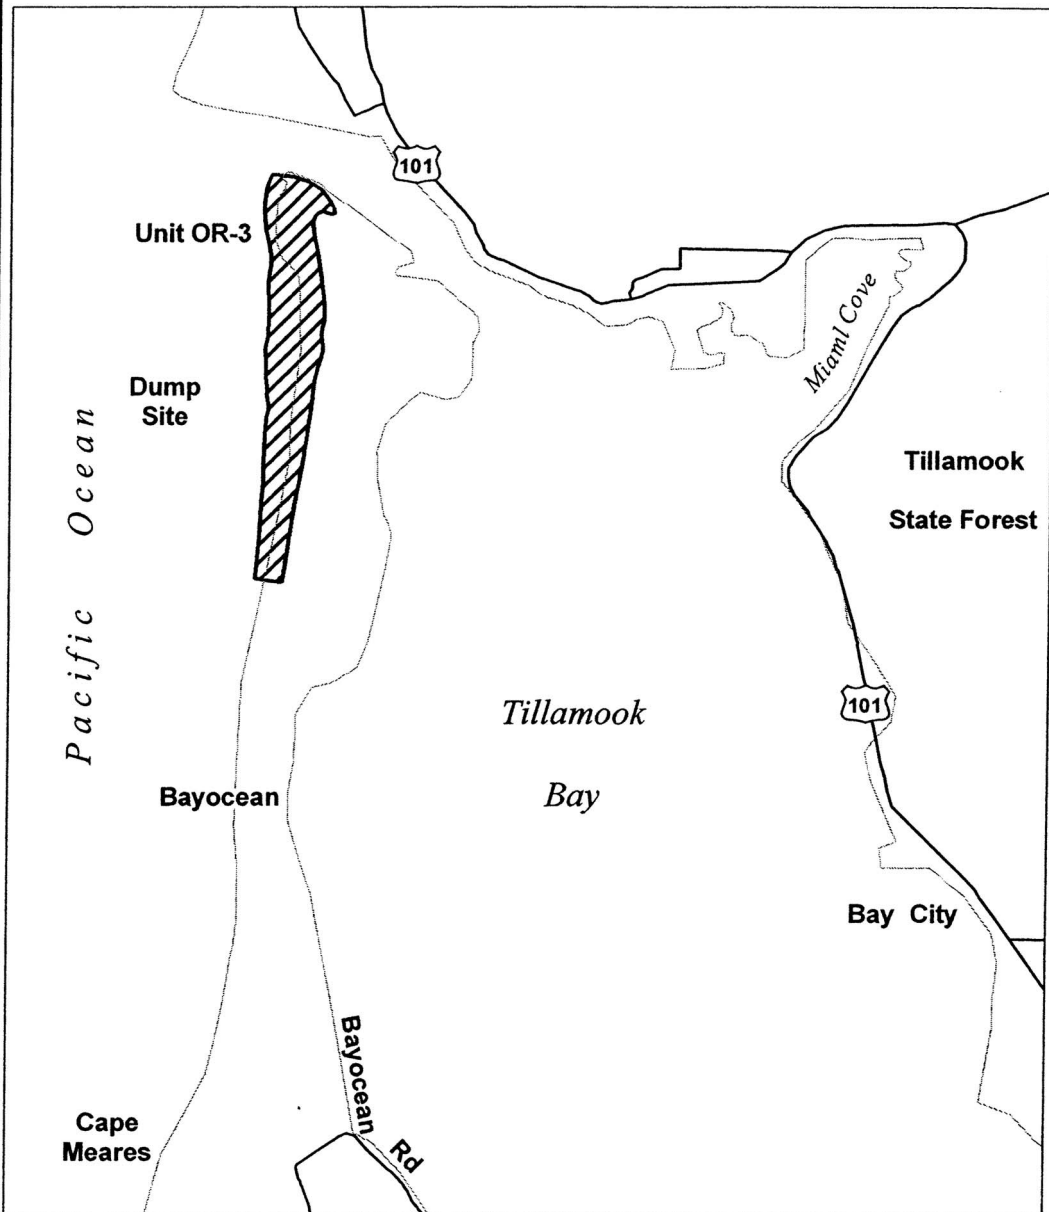

Map 8. Bayocean Spit (OR-3), Tillamook County, Oregon.

Legend

-  Western Snowy Plover Proposed Critical Habitat Unit
-  Highway

0.6 0 0.6
Miles

1 0 1
Kilometers