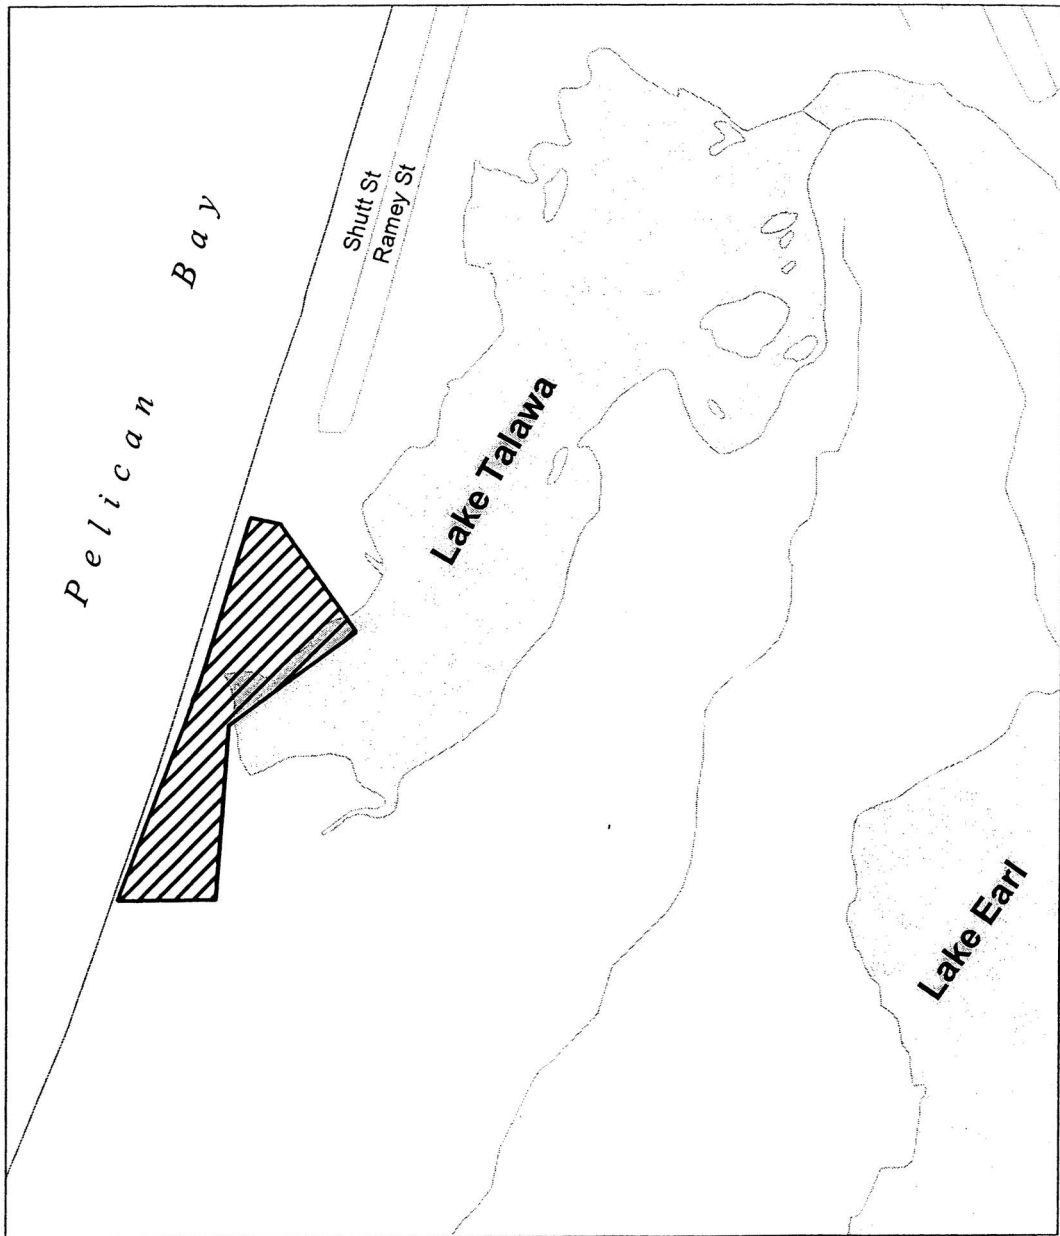

Map 15. Lake Earl (CA-1), Del Norte County, California.

California

Location Index

**Legend**

Western Snowy Plover Proposed Critical Habitat Units

0.4 0 0.4 Miles

0.6 0 0.6 Kilometers