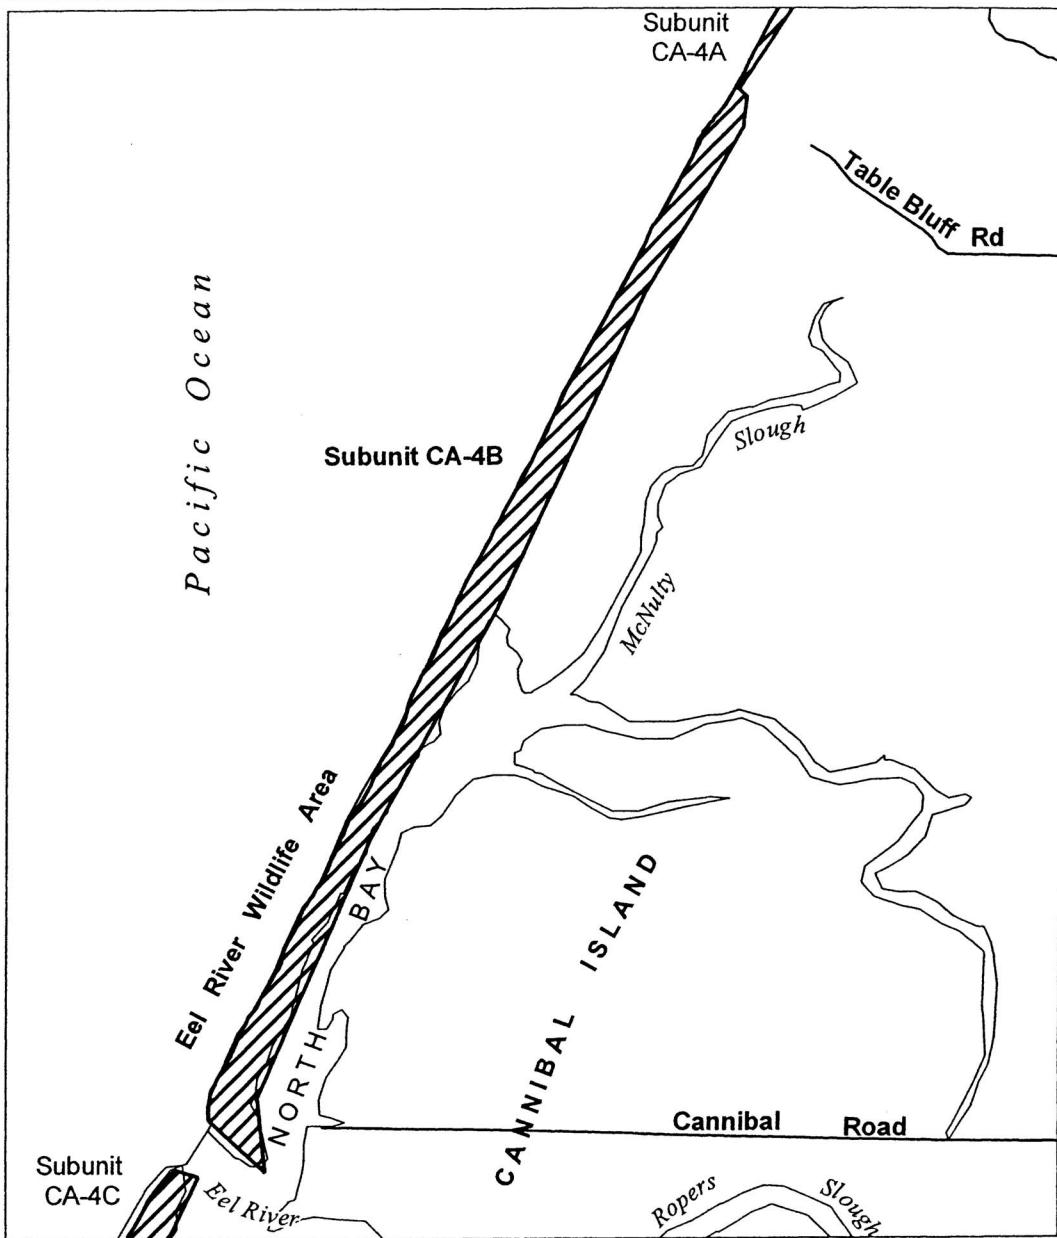

Map 19. Eel River; North Spit and Beach (CA-4B),
Humboldt County, California.

Legend

Western Snowy Plover Proposed Critical Habitat Unit

Local Road

0.7 0 0.7 Miles

1 0 1 Kilometers