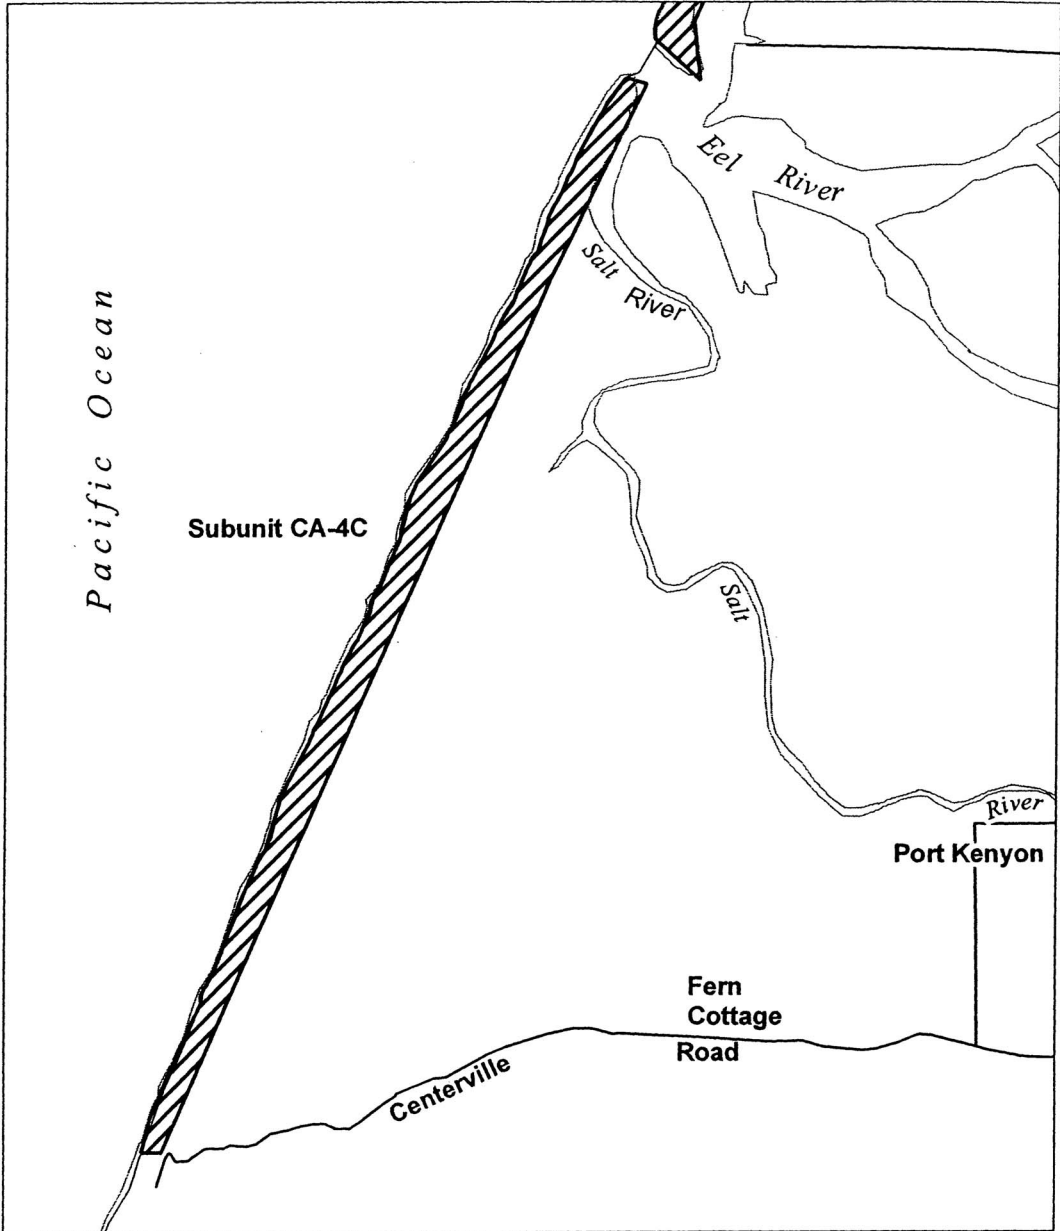

**Map 20.** Eel River; South Spit and Beach (CA-4C),  
Humboldt County, California.

**Legend**

-  Western Snowy Plover Proposed Critical Habitat Unit
-  Local Road