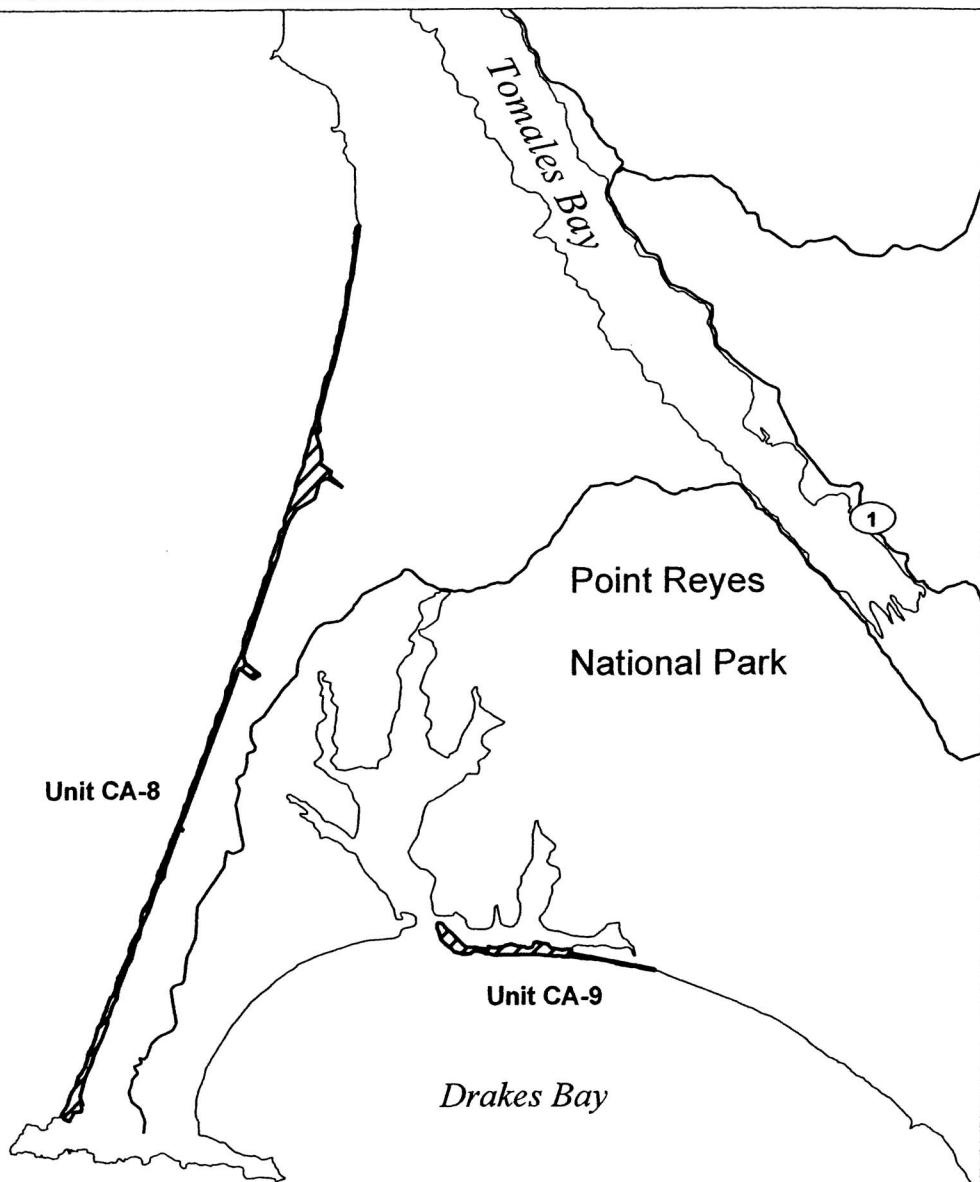

Map 24. Manchester Beach (CA-6), Mendocino County, California.

Unit CA-8

Point Reyes
National Park

Unit CA-9

Drakes Bay

Legend

Western Snowy Plover Proposed Critical Habitat Unit

2.5 0 2.5 Miles

2.5 0 2.5 Kilometers