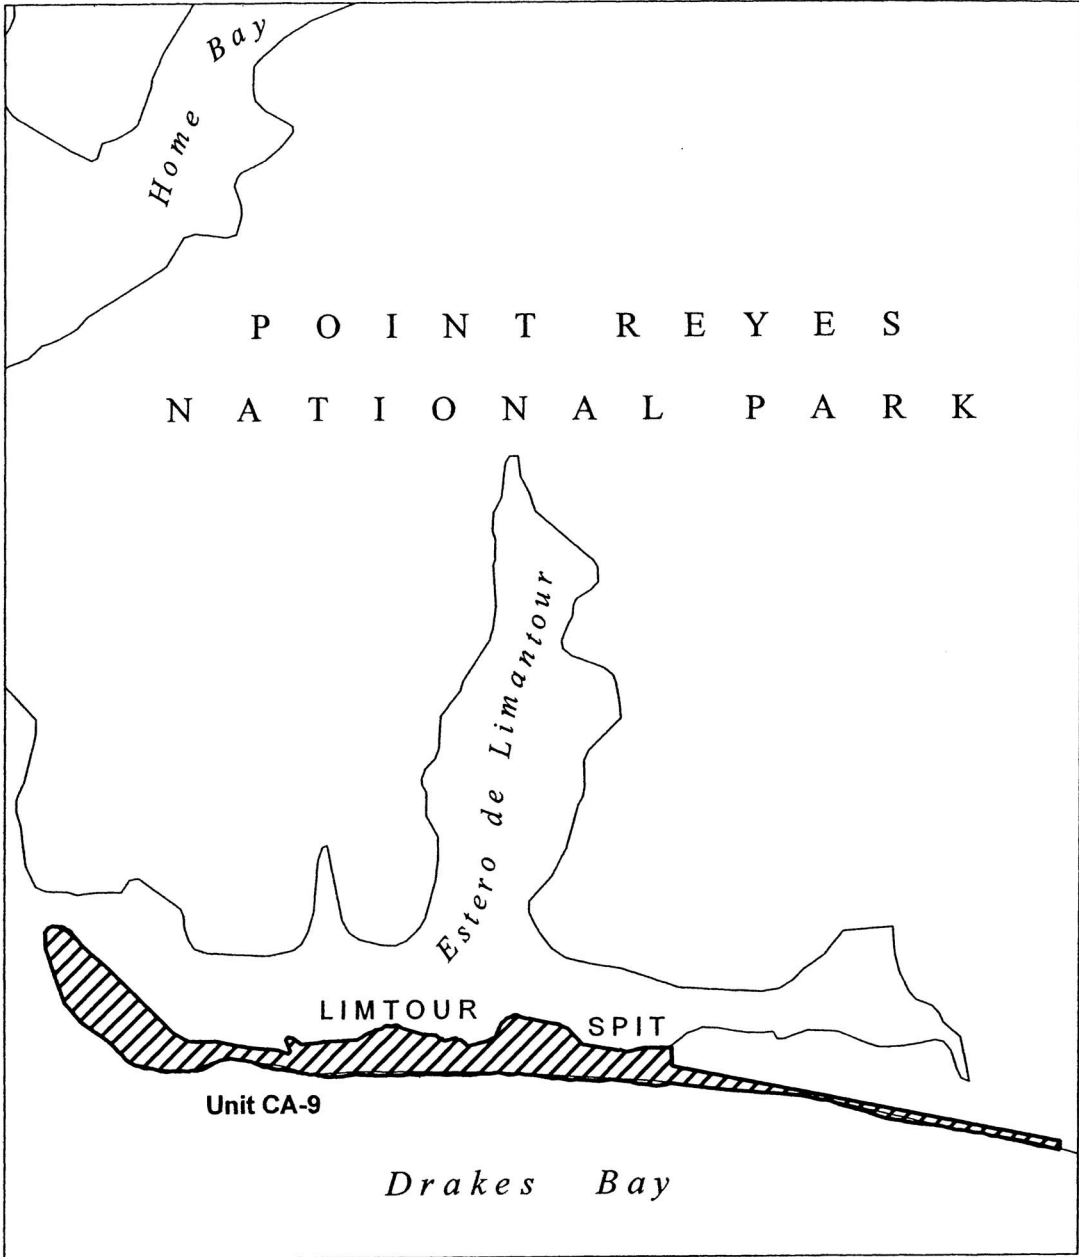

Map 25. Limantour Spit (CA-9), Marin County, California.

Legend

 Western Snowy Plover Proposed Critical Habitat Unit

0.5 0 0.5 Miles

1 0 1 Kilometers