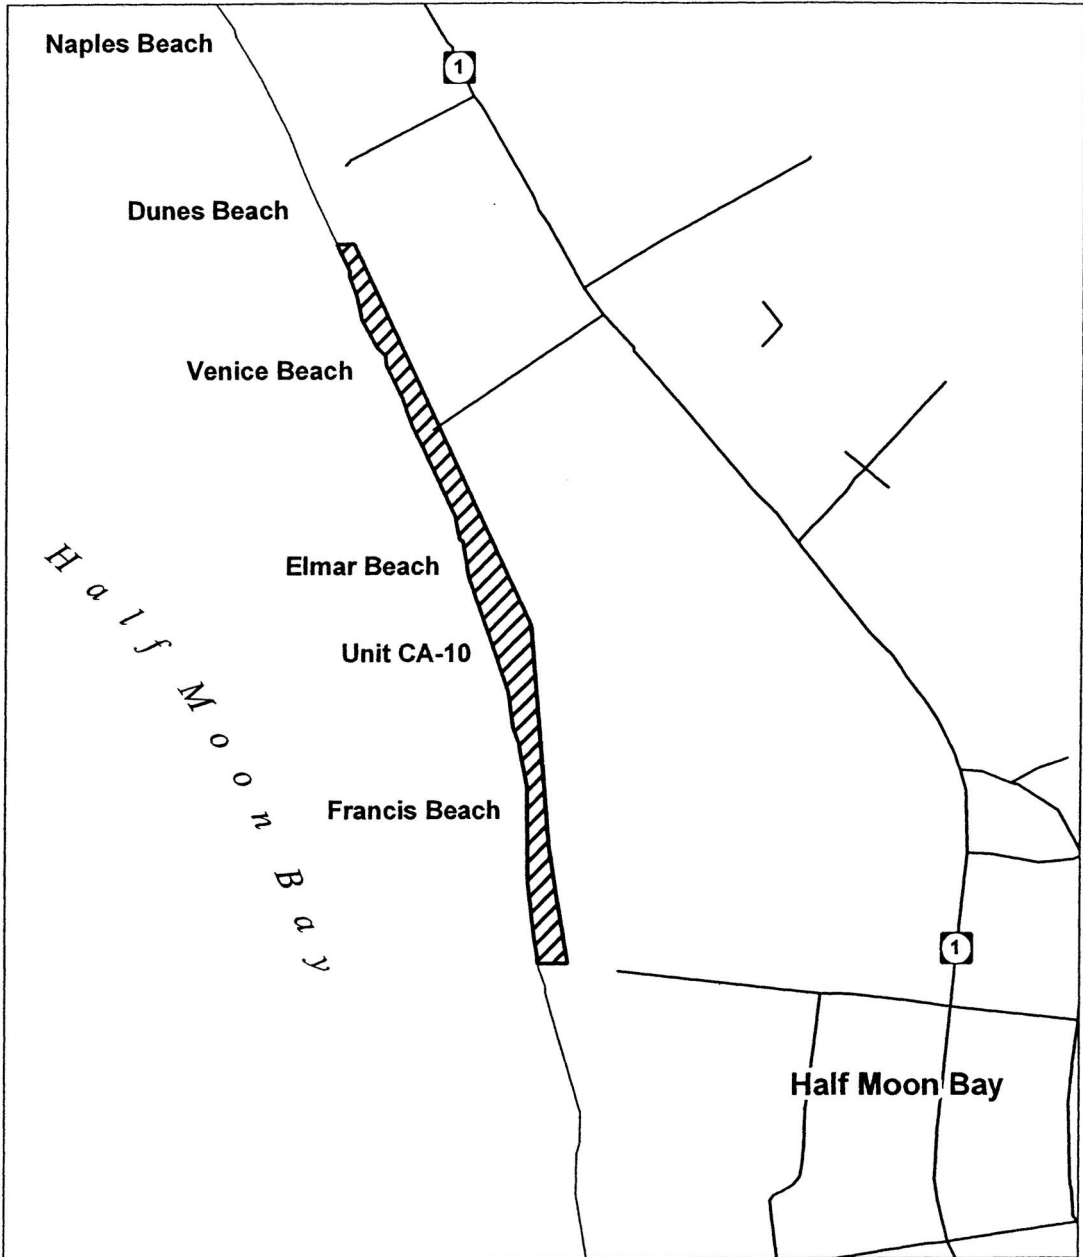

Map 26. Half Moon Bay (CA-10), San Mateo County, California.

Legend

Western Snowy Plover Proposed Critical Habitat Unit