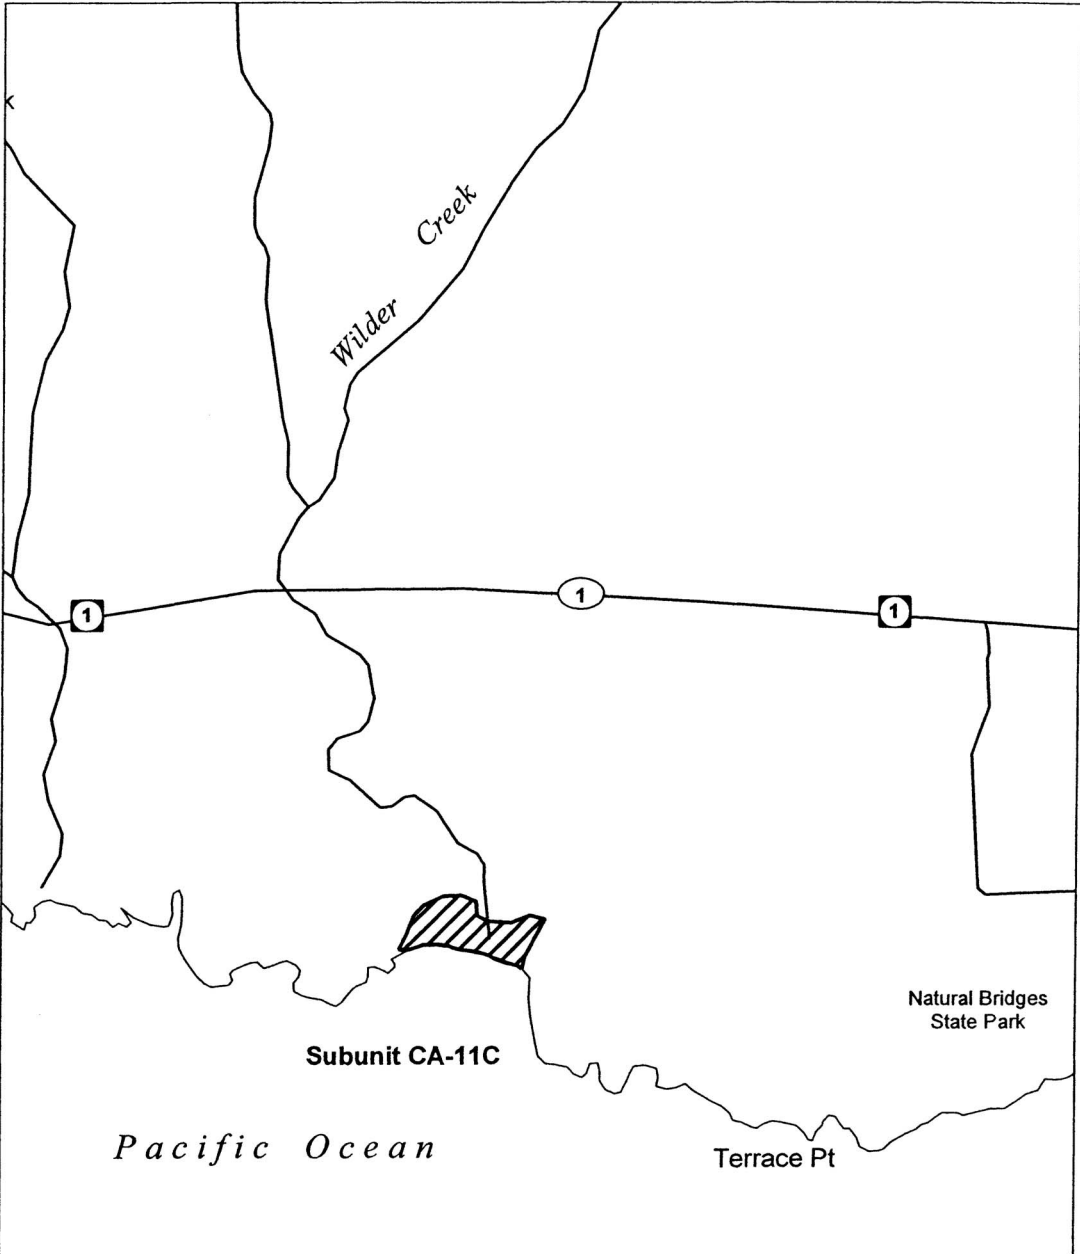

Map 29. Wilder Creek Beach (CA-11C), Santa Cruz County, California.

Legend

Western Snowy Plover Proposed Critical Habitat Unit

0.3 0 0.3
Miles

0.5 0 0.5
Kilometers