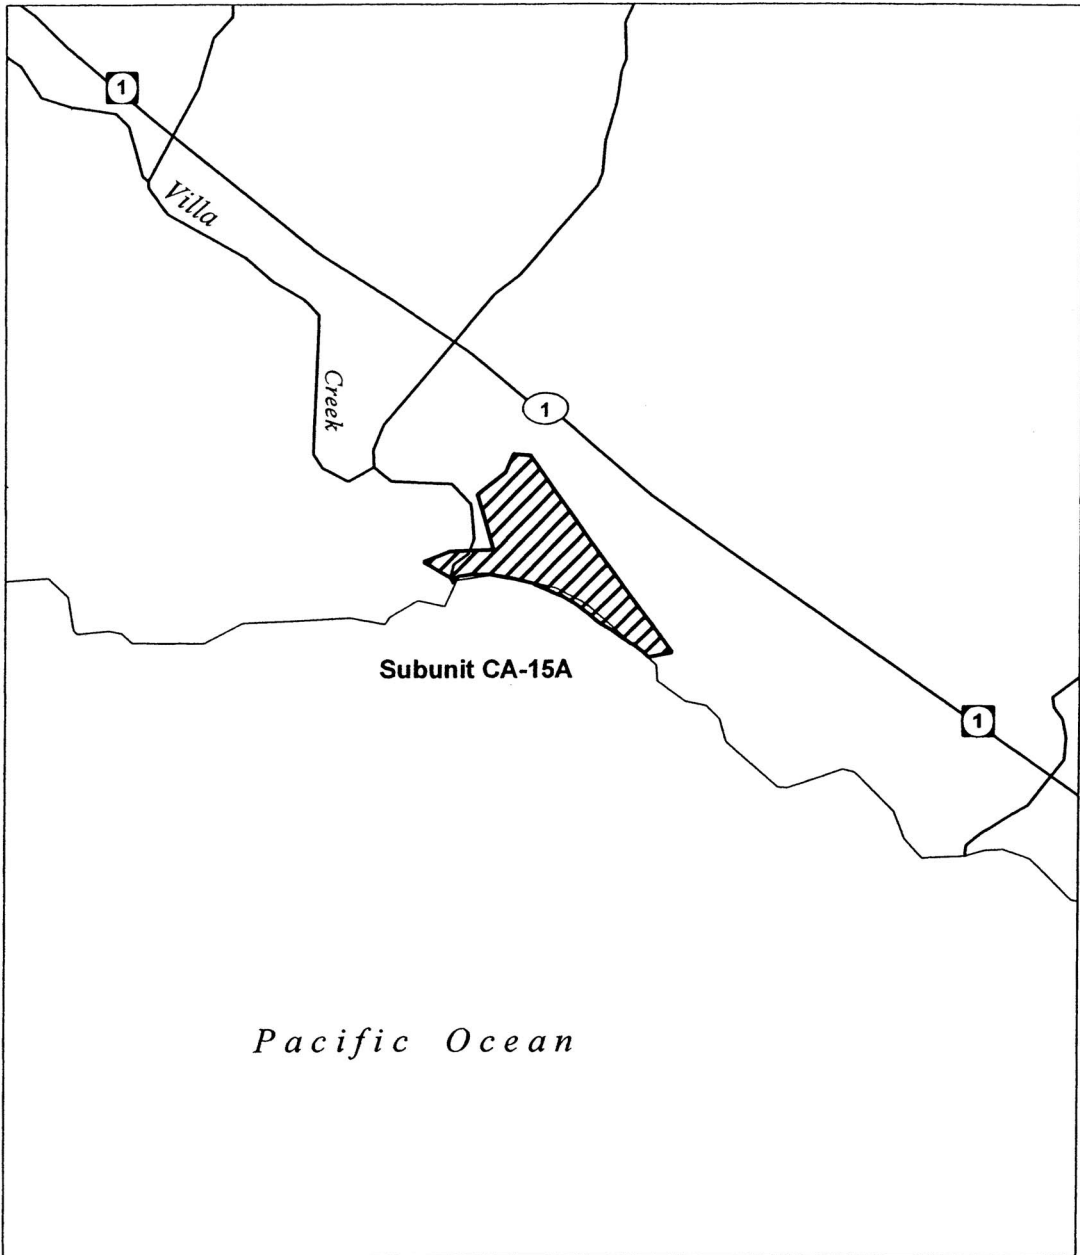

Map 33. Villa Creek Beach (CA-15A), San Luis Obispo County, California.

Legend

 Western Snowy Plover Proposed Critical Habitat Unit

0.25 0 0.25
Miles

0.4 0 0.4
Kilometers