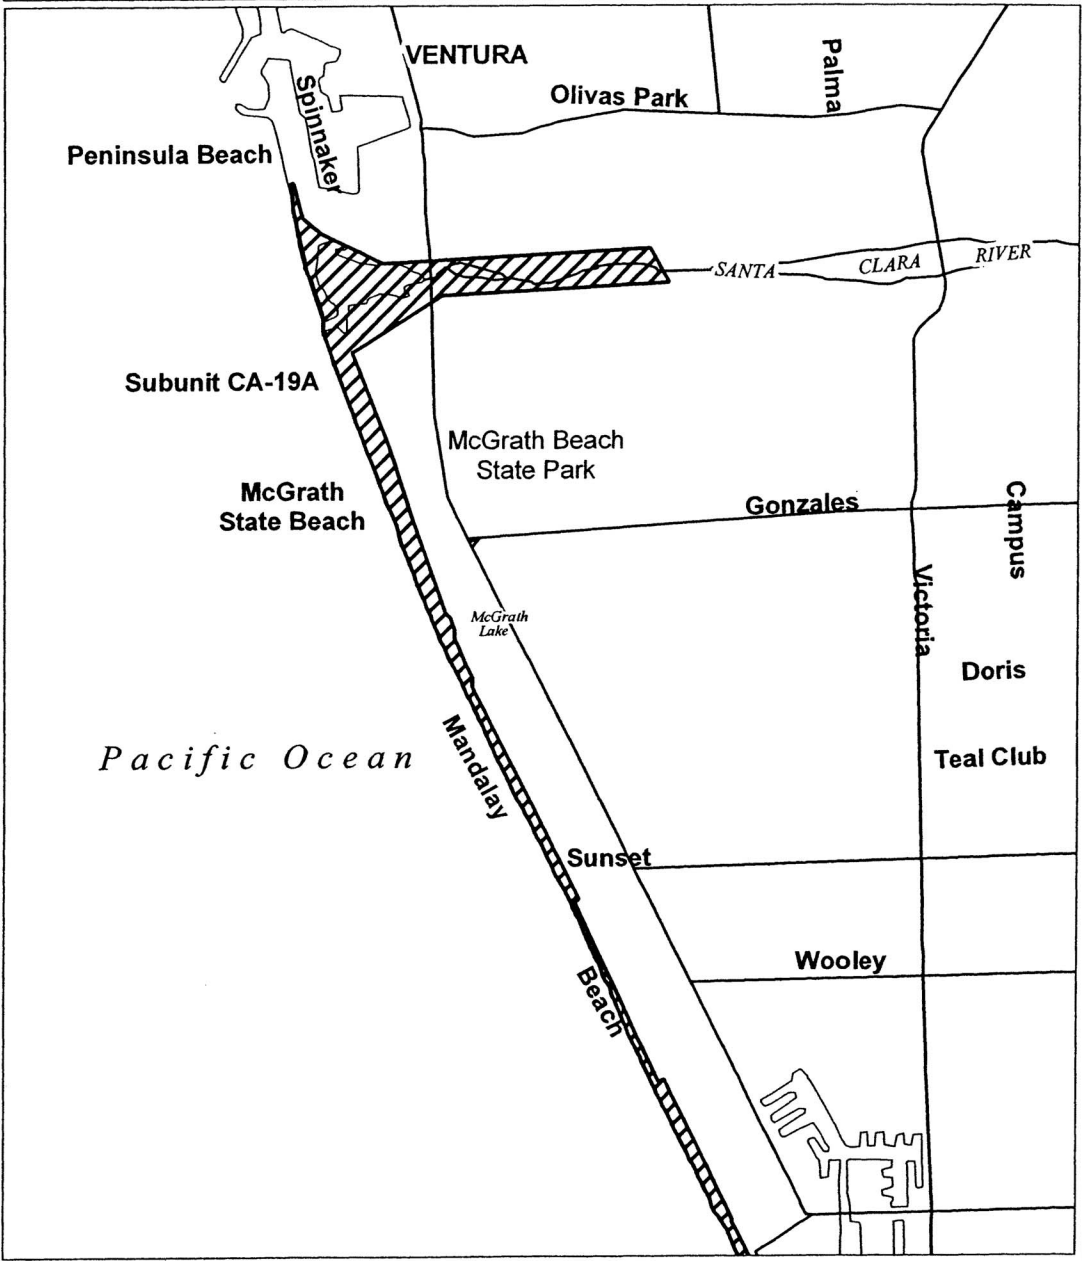

Map 35. Mandalay Beach to Santa Clara River Mouth (CA-19A),
Ventura County, California.

Legend

 Western Snowy Plover Proposed Critical Habitat Unit