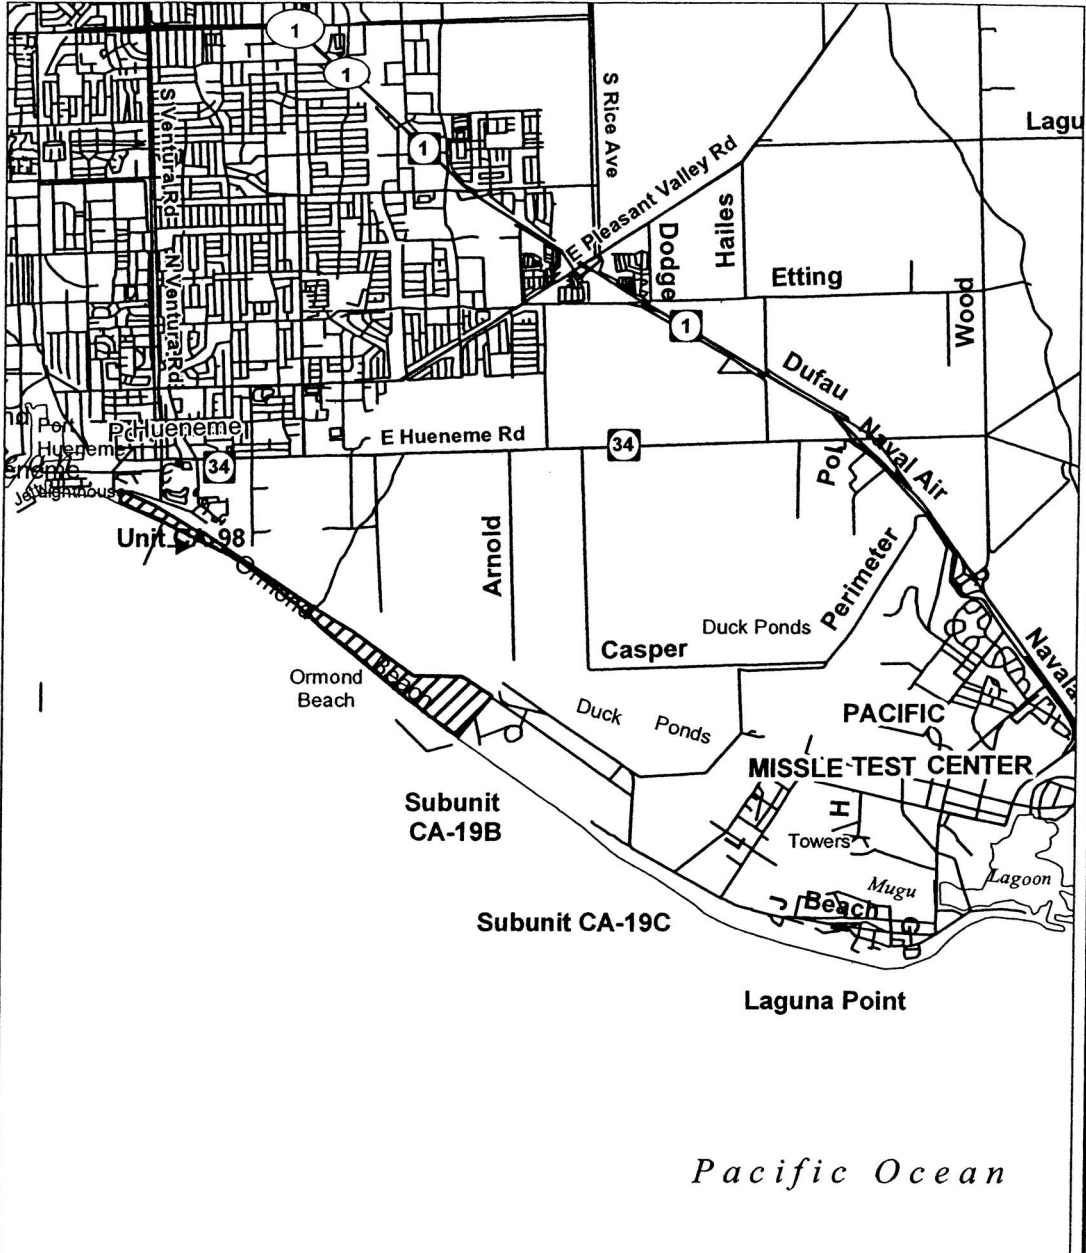

Map 37. Magu Lagoon, South (CA-19D),
Ventura County, California.

Legend

Western Snowy Plover Proposed Critical Habitat Unit