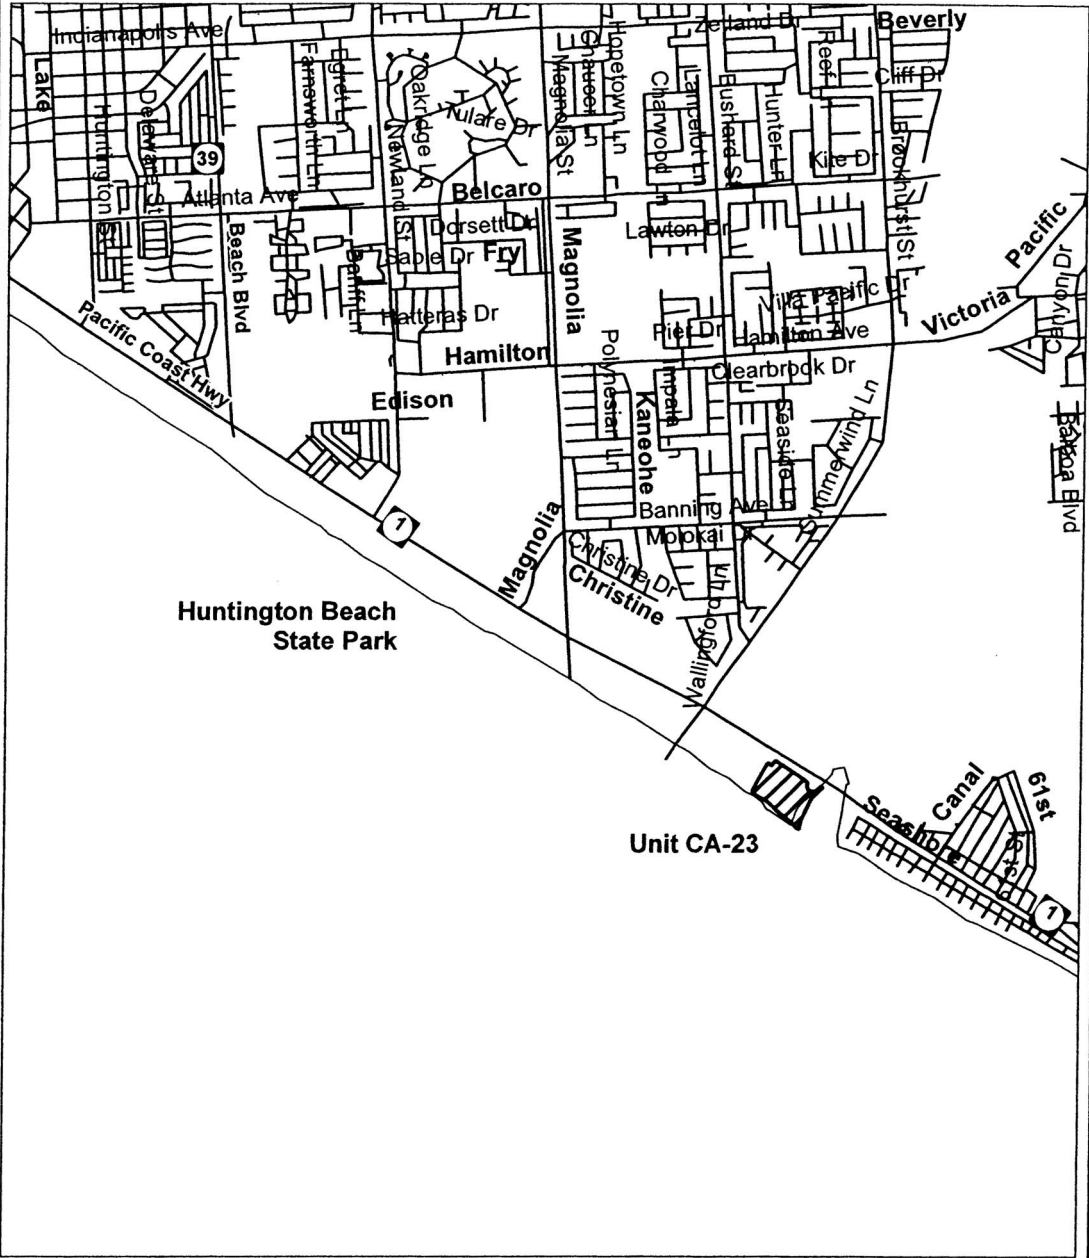

Map 43. Santa Ana River Mouth (CA-23), Orange County, California.

Legend

 Western Snowy Plover Proposed Critical Habitat Unit