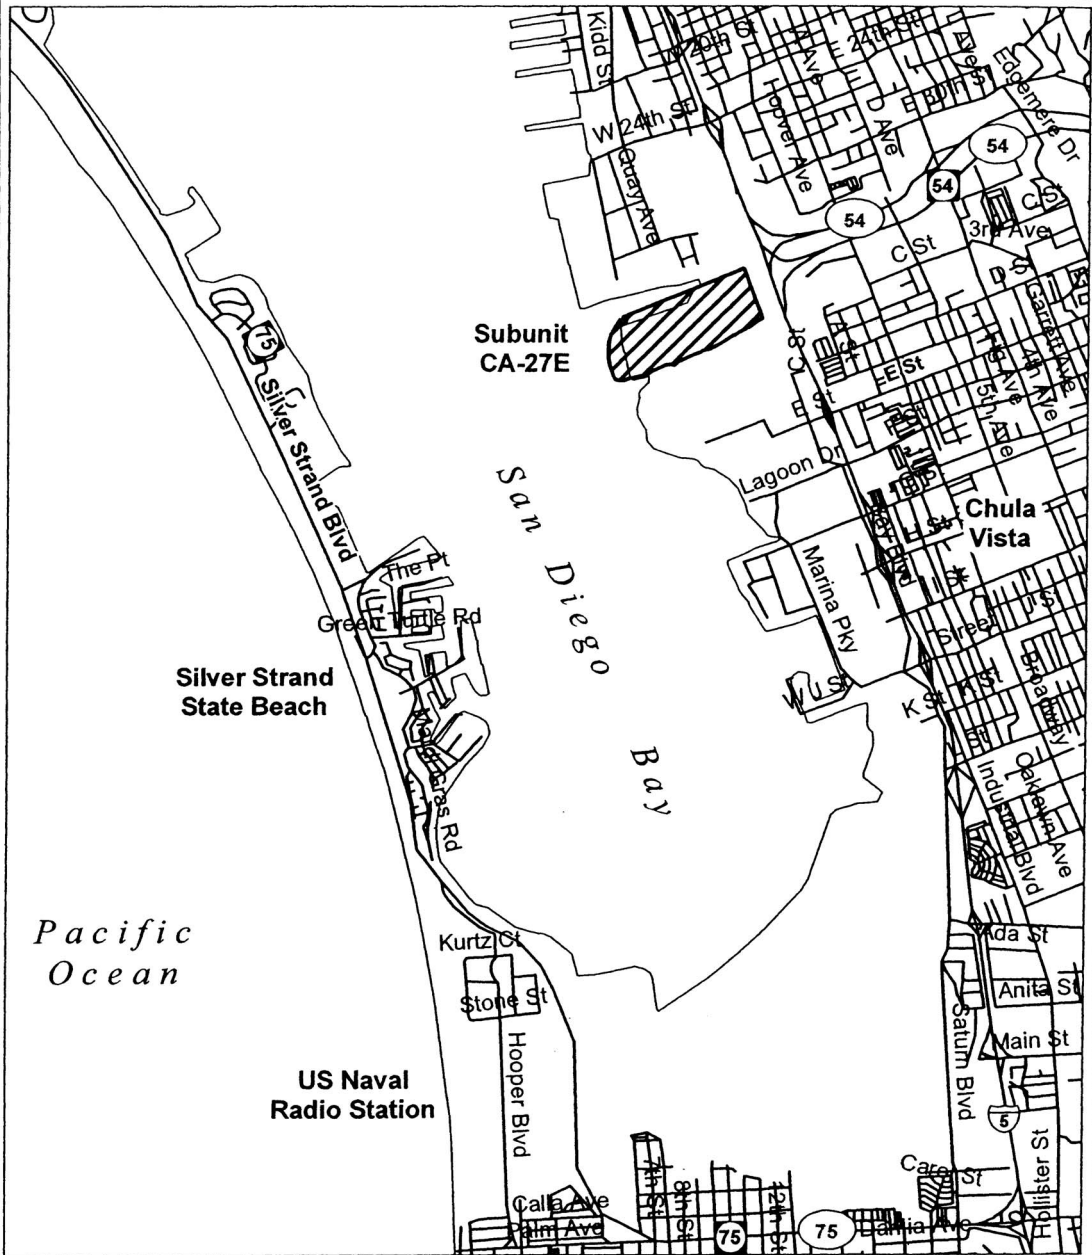

Map 48. Sweetwater NWR (CA-27E), San Diego County, California.

Legend

-  Western Snowy Plover Proposed Critical Habitat Unit
-  Local Streets (Local)