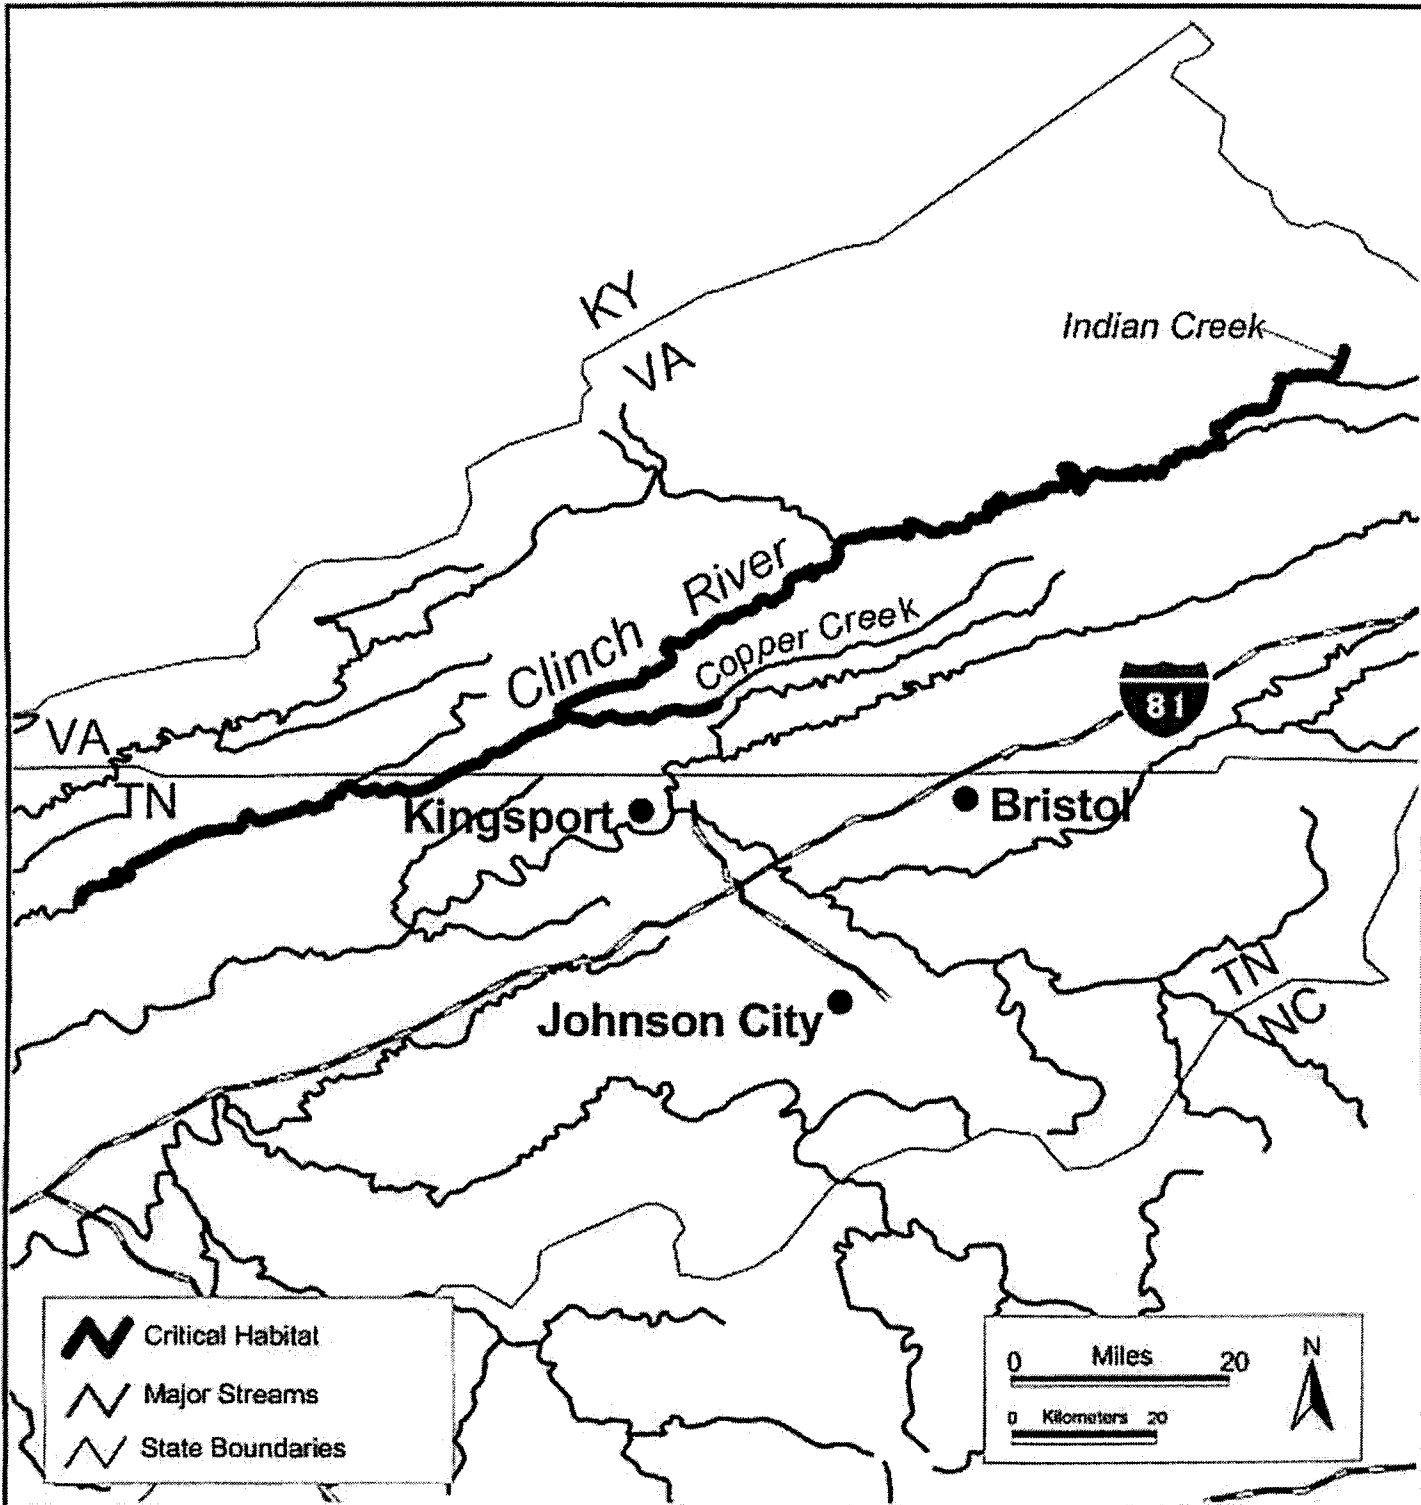

Unit 5 - Clinch River: Critical Habitat for Purple bean, Cumberlandian combshell, Oyster mussel, and Rough rabbitsfoot.

This map is provided for illustrative purposes of critical habitat only. For the precise legal definition of critical habitat, please refer to the narrative unit descriptions.