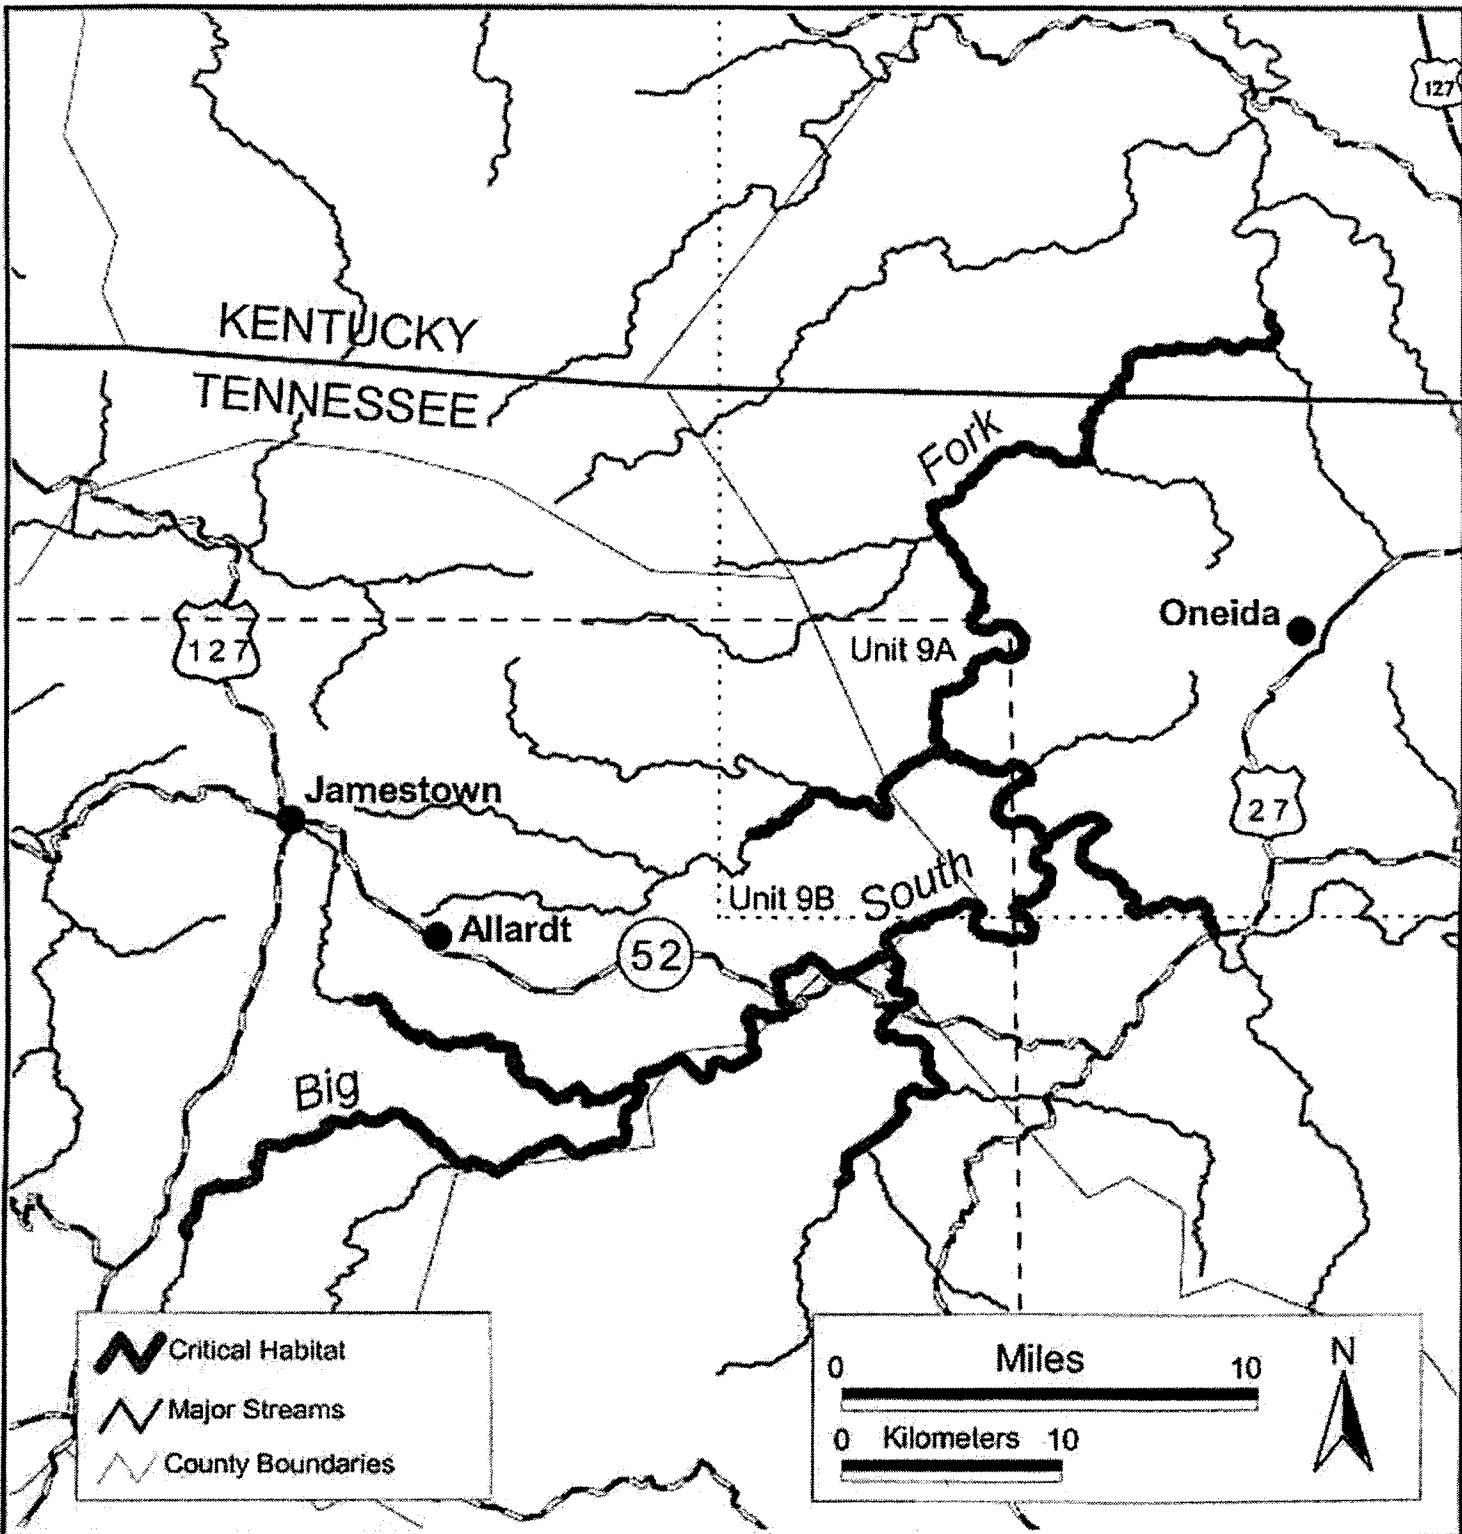

Unit 9 - Big South Fork: Critical Habitat for Cumberlandian combshell, Cumberland elktoe, and Oyster mussel

This map is provided for illustrative purposes of critical habitat only. For the precise legal definition of critical habitat, please refer to the narrative unit descriptions.