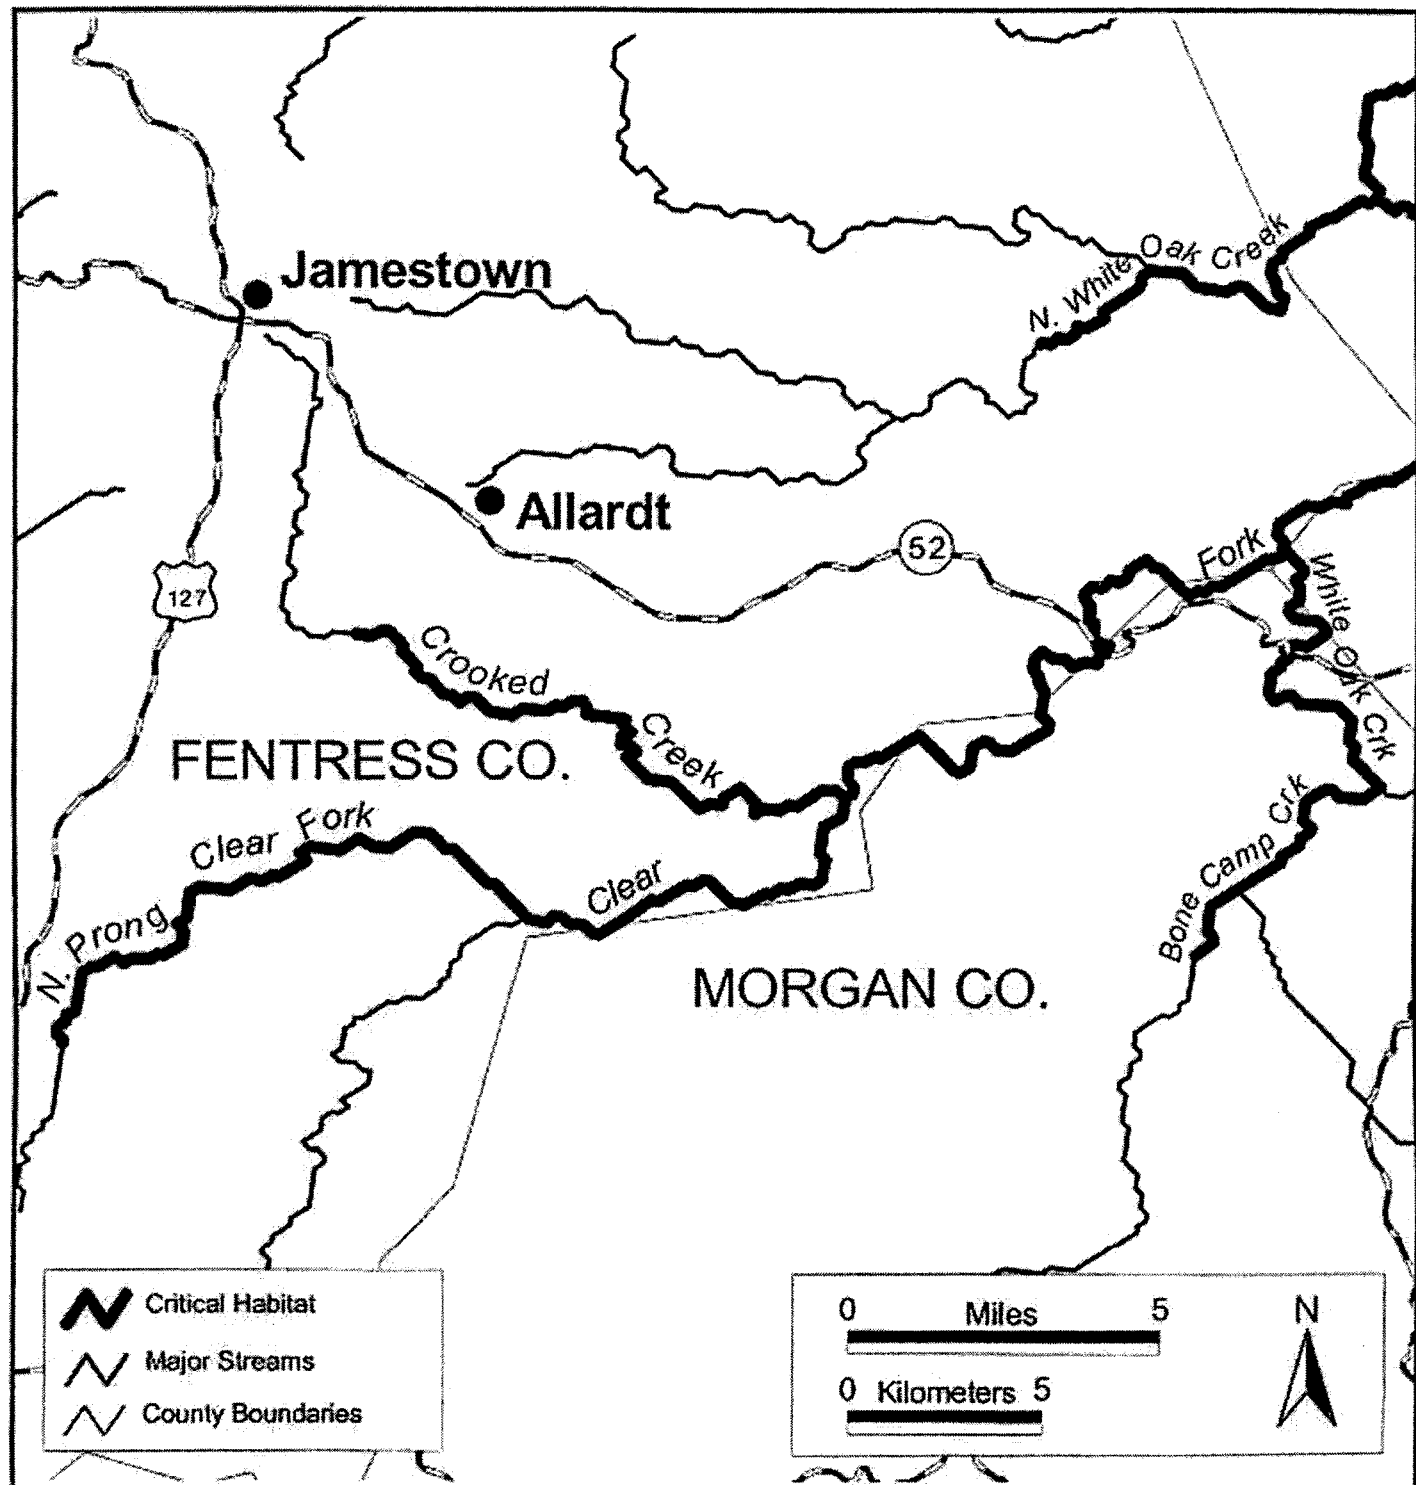

Unit 9A - Big South Fork: Critical Habitat for Cumberlandian combshell, Cumberland elktoe, and Oyster mussel

This map is provided for illustrative purposes of critical habitat only. For the precise legal definition of critical habitat, please refer to the narrative unit descriptions.