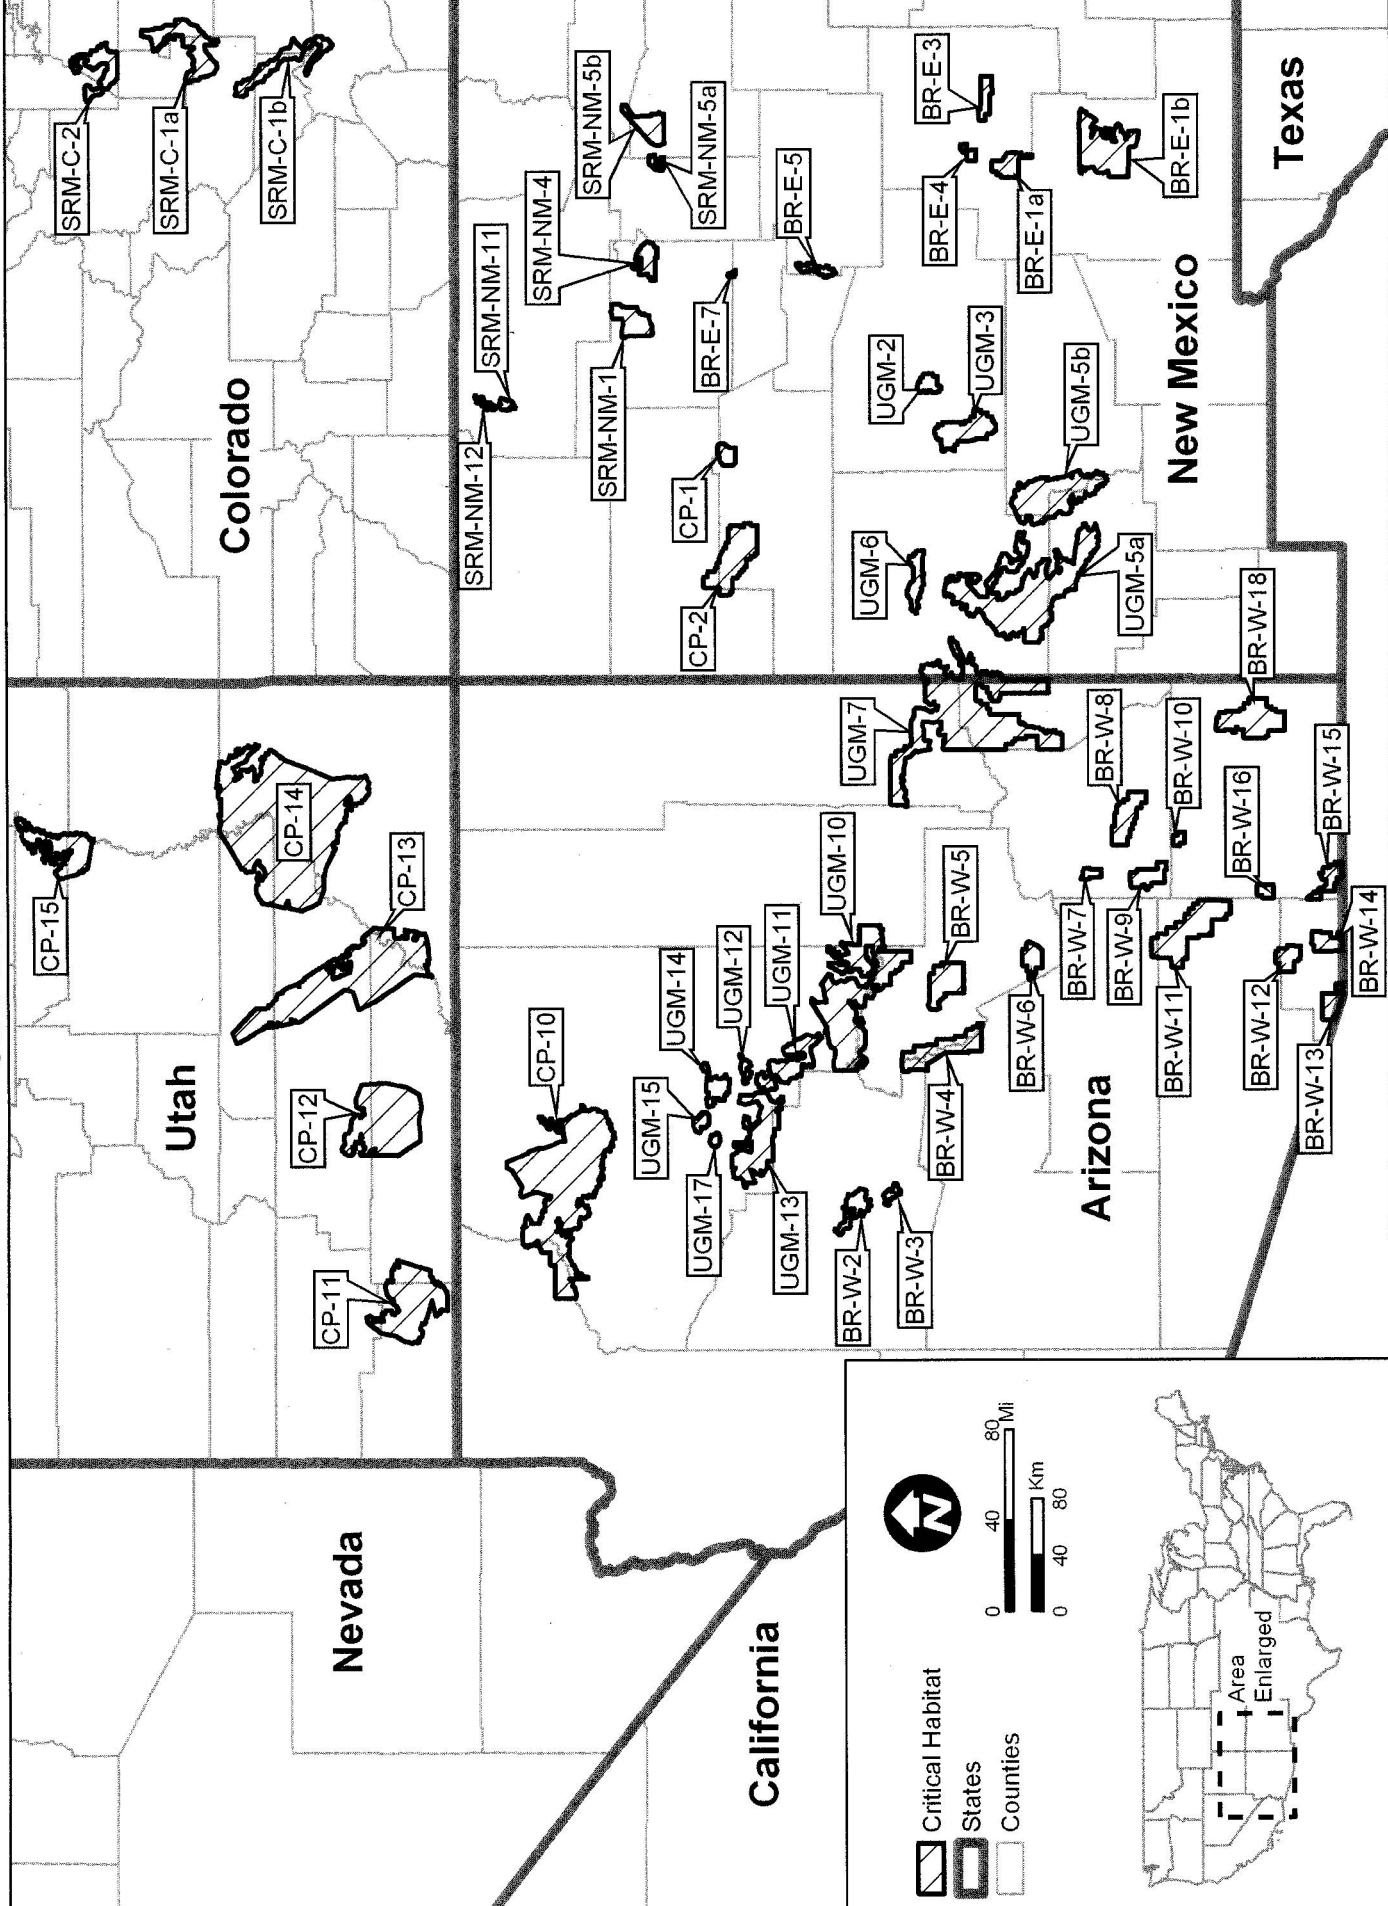

General Locations of Critical Habitat for the Mexican Spotted Owl

Units Overview

Legend:

- Critical Habitat
- States
- Counties

Scale:

- 0 40 80 Mi
- 0 40 80 Km

North Arrow:

Inset Map: Area Enlarged