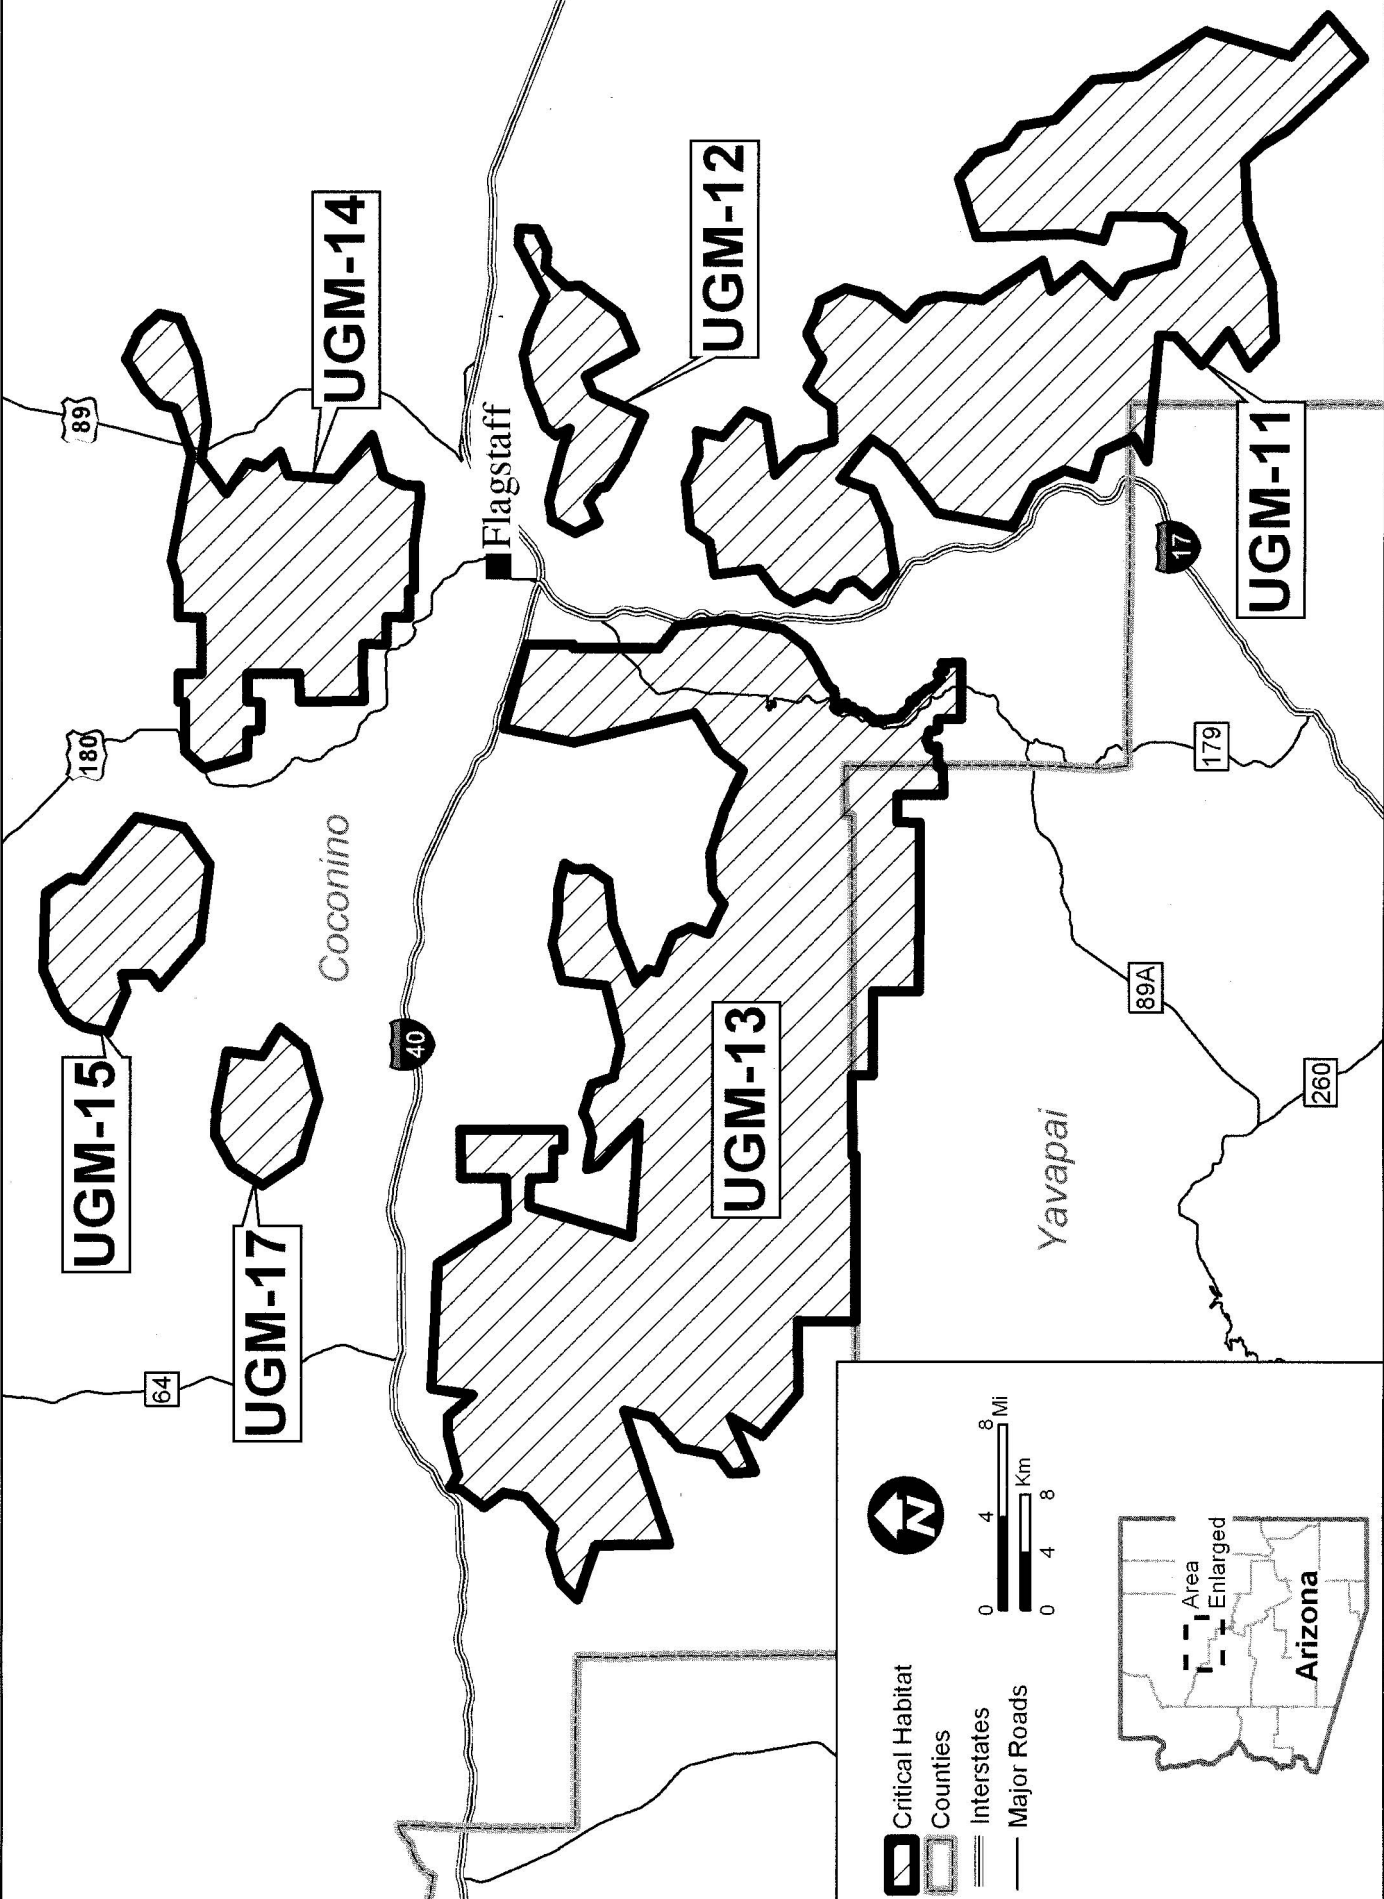

General Locations of Critical Habitat for the Mexican Spotted Owl

MAP 5 Units: UGM-11, UGM-12, UGM-13, UGM-14, UGM-15, UGM-17

- Critical Habitat
- Counties
- Interstates
- Major Roads