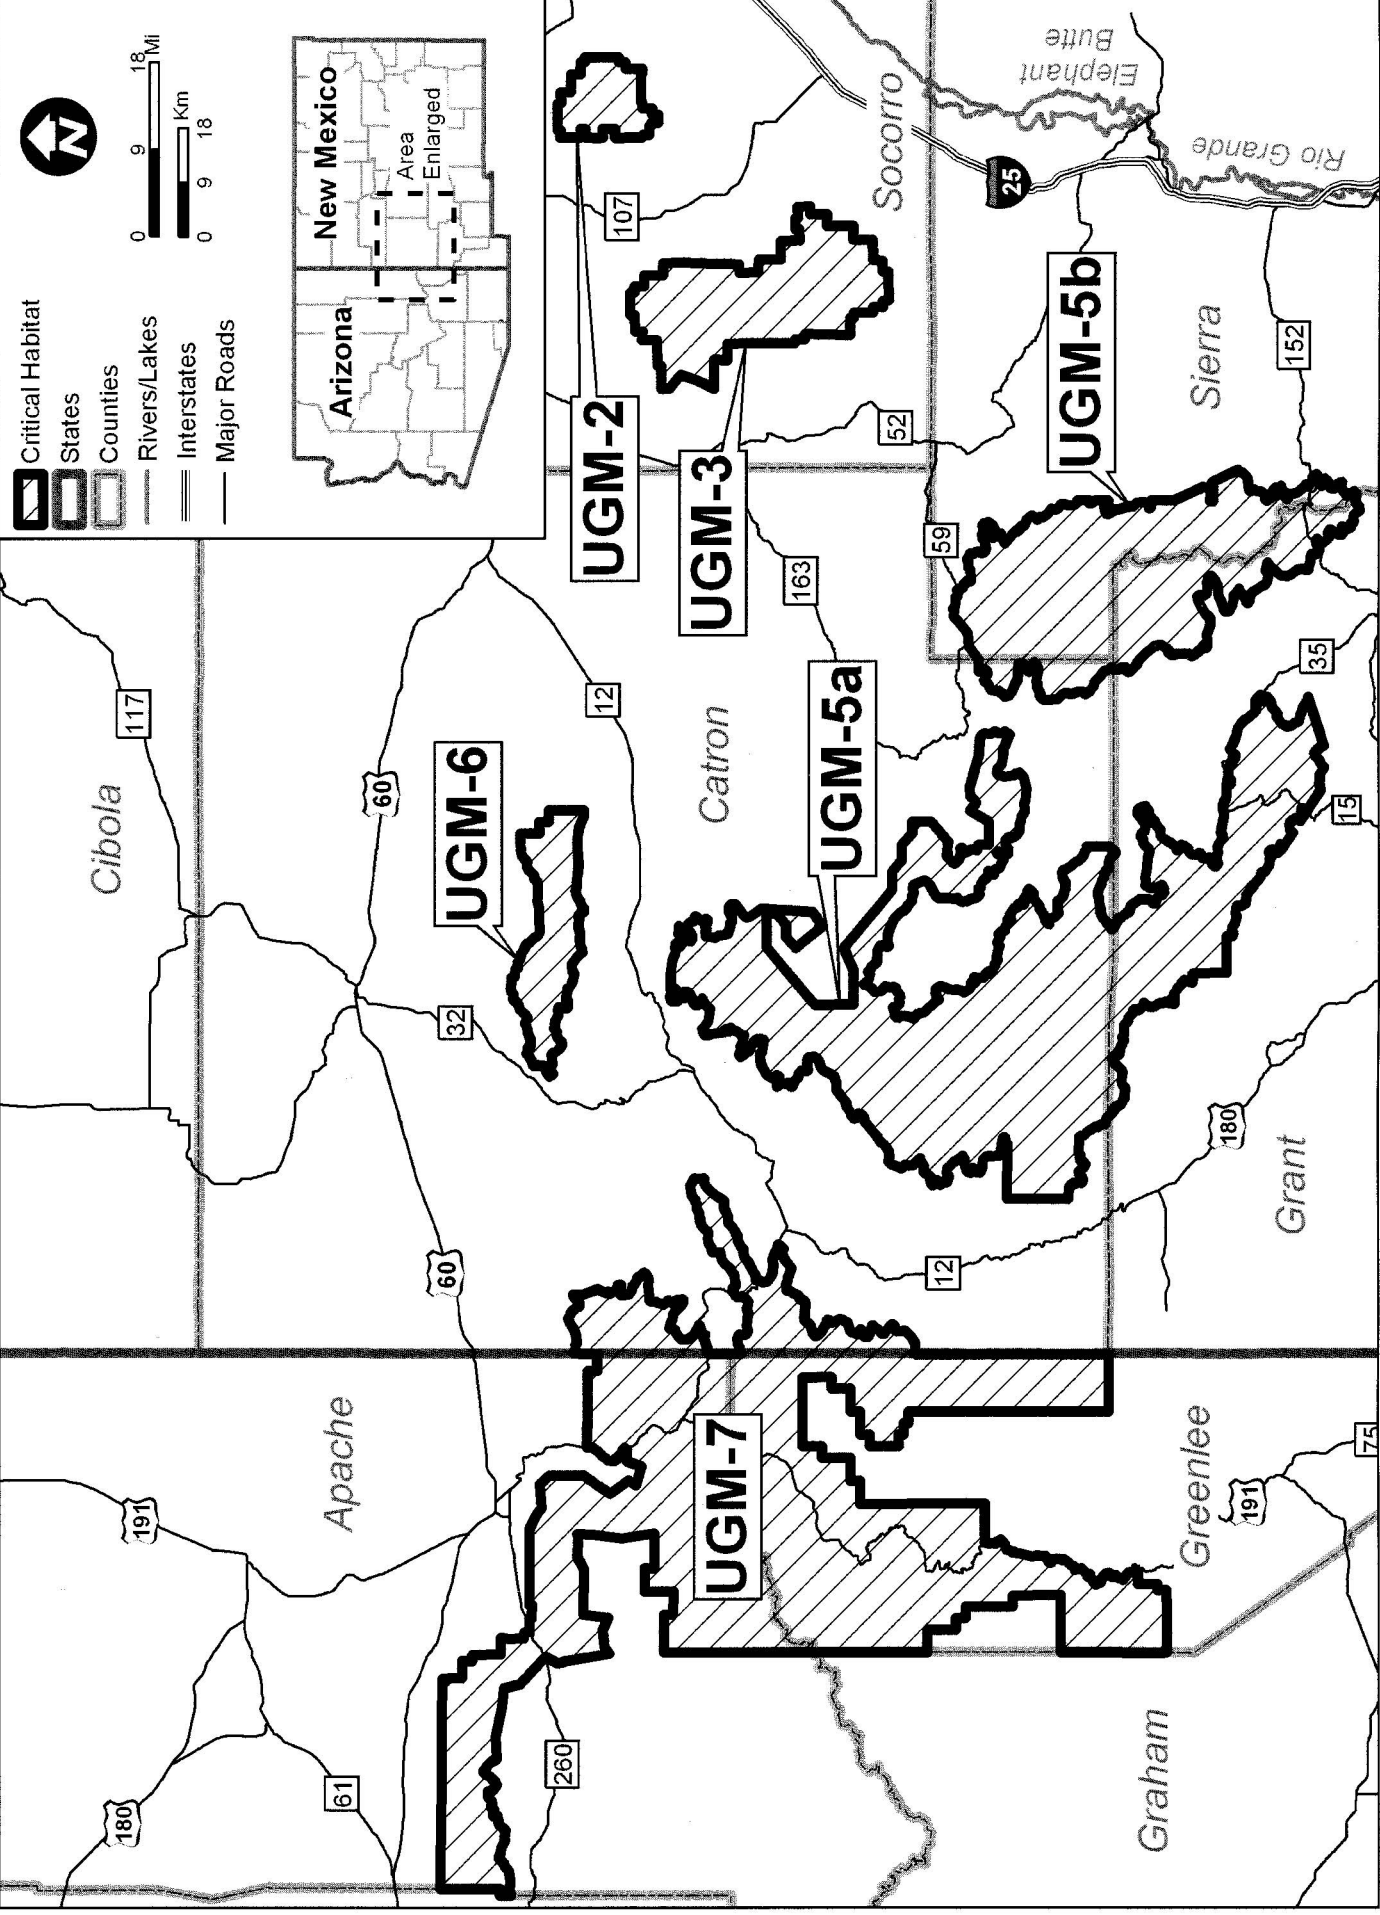

General Locations of Critical Habitat for the Mexican Spotted Owl  
 MAP 10 Units: UGM-2, UGM-3, UGM-5a, UGM-5b, UGM-6, UGM-7

- Critical Habitat
- States
- Counties
- Rivers/Lakes
- Interstates
- Major Roads

UGM-2

UGM-3

UGM-5a

UGM-5b

UGM-6

UGM-7

Cibola

Apache

Catron

Grant

Graham

Greenlee

Sierra

Socorro

Rio Grande  
 Elephant Butte