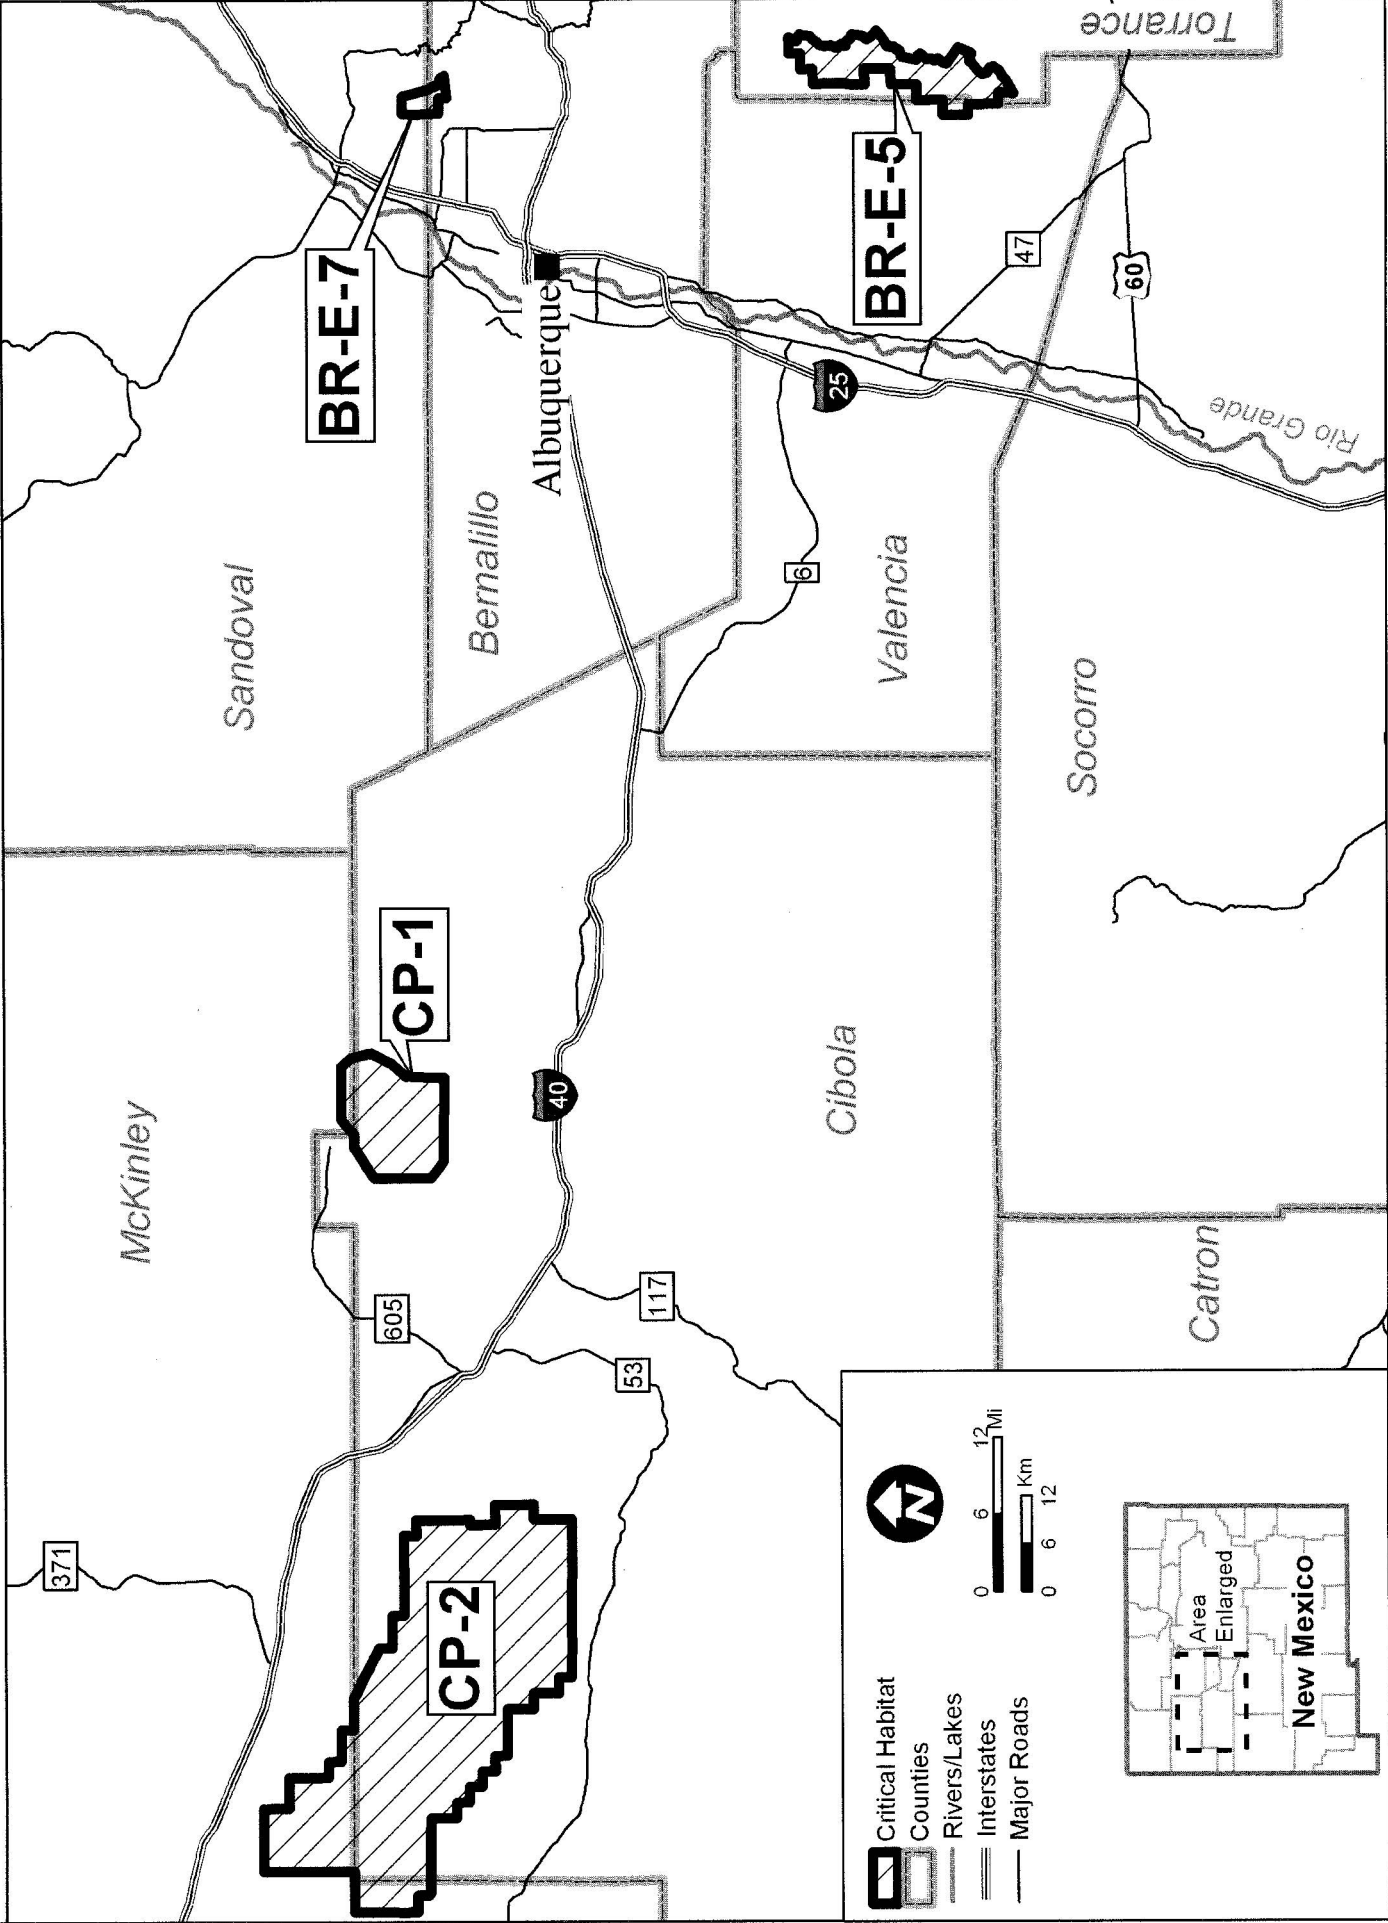

General Locations of Critical Habitat for the Mexican Spotted Owl
 MAP 12 Units: CP-1, CP-2, BR-E-5, BR-E-7

Legend

- Critical Habitat
- Counties
- Rivers/Lakes
- Interstates
- Major Roads

Scale

0 6 12 Miles
 0 6 12 Kilometers

Inset Map

Area Enlarged
 New Mexico